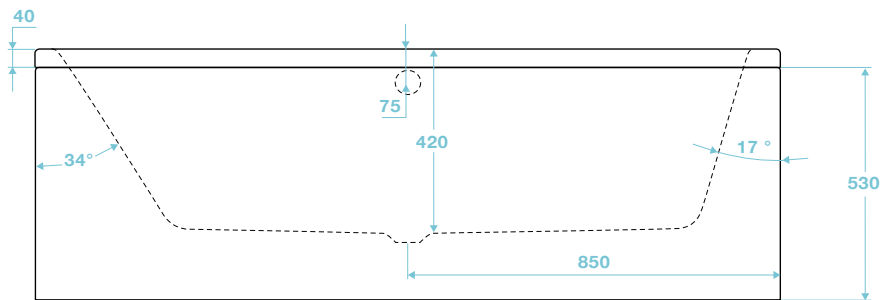

TAN-304

Angelo Single Ended Bath Left Hand 1700 x 700

Left Hand