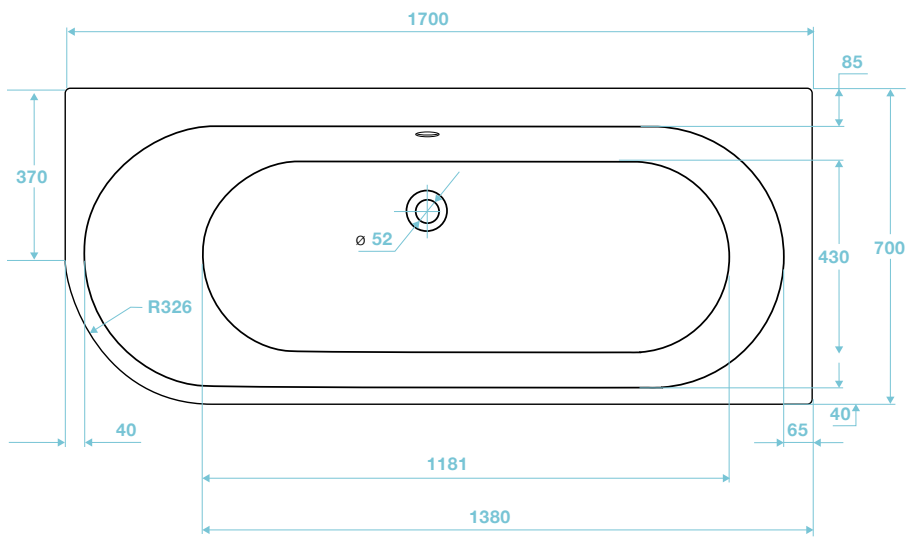

TAN-304

Angelo Single Ended Bath Left Hand 1700 x 700

Left Hand