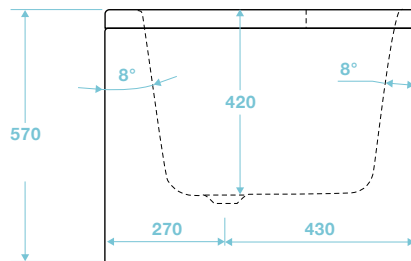

TAN-304

Angelo Single Ended Bath Left Hand 1700 x 700

Left Hand