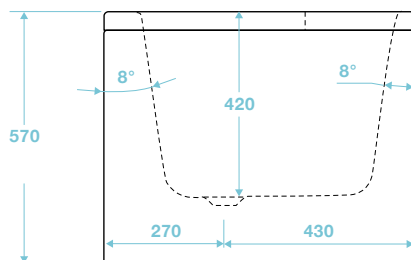

TAN-303

Angelo Single Ended Bath Right Hand 1700 x 700

Right Hand