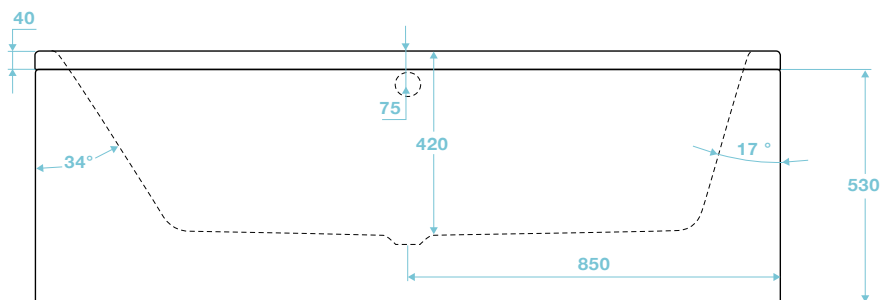

TAN-303

Angelo Single Ended Bath Right Hand 1700 x 700

Right Hand