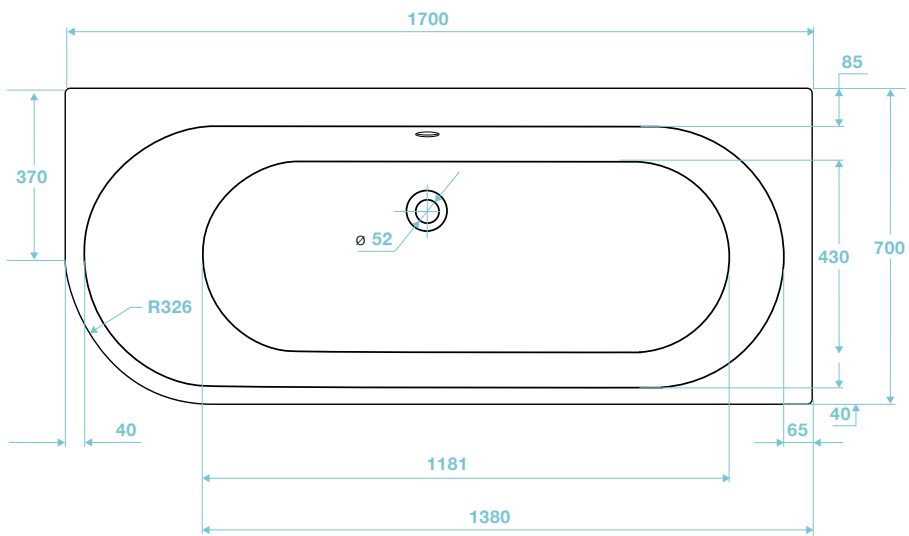

TAN-303

Angelo Single Ended Bath Right Hand 1700 x 700

Right Hand