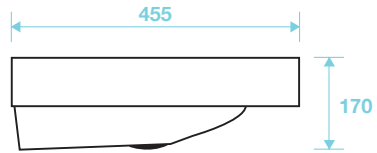

TAN-213

Angelo 715mm washbasin 1TH

Tap hole diameter 35mm