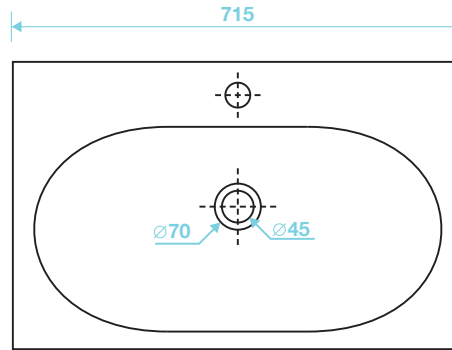

TAN-213

Angelo 715mm washbasin 1TH

Tap hole diameter 35mm