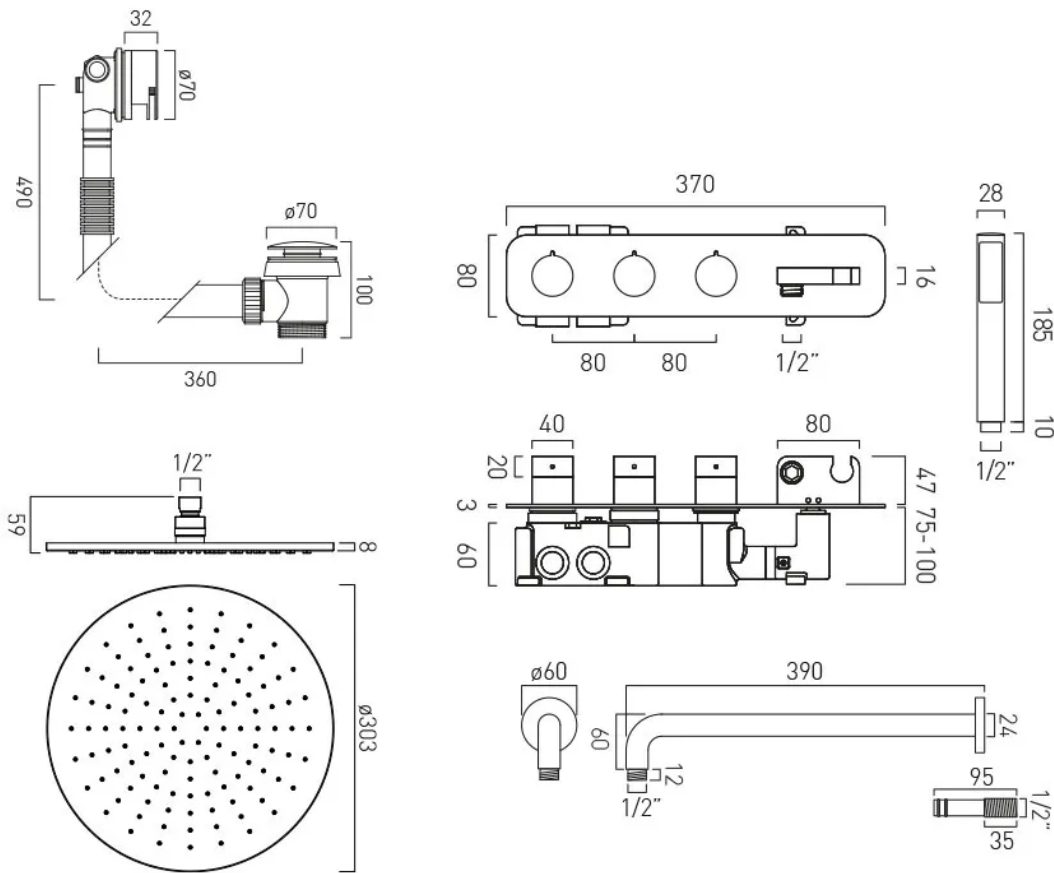

## DESCRIPTION:

Tablet iO Altitude

- 3 outlet thermostatic shower valve with integrated outlet, handset, hose and all-flow function
  - Nebula 300mm round head and shower arm
  - clic-clac bath filler waste and overflow thermostatic cartridge V-704-34S
  - diverter cartridge FL-802-33/2MX
  - flow cartridge FL-301-RTC
  - minimum operating pressure 1.0 bar MP
- kit comprises:  
TAB-128/3WO-ALT-CP  
NEB-RO/30-SA-CP  
WG-81389-C/P  
2 x 3/4" female inlets  
2 x 3/4" female outlets, 1 x 1/2" male outlet  
includes 3/4" - 1/2" adaptors  
supplied with mortar/tile guard  
min-max wall mount 75-100mm  
optimum installation depth 87mm

## FLOW REGULATOR:

FR-SHOWER/9-C/P (handset) FR-SHOWER/9-PLA (head)

## MINIMUM OPERATING PRESSURE:

1.0 bar MP

**where inspiration flows**

taps | showering | accessories

VADO

# TECHNICAL DRAWING

**COLLECTION:** ALTITUDE

**PRODUCT CODE:** TAB-1753/WO-ALT-CP

tel: 01934 744466  
email: sales@vado.com  
www.vado.com

**where inspiration flows**  
taps | showering | accessories