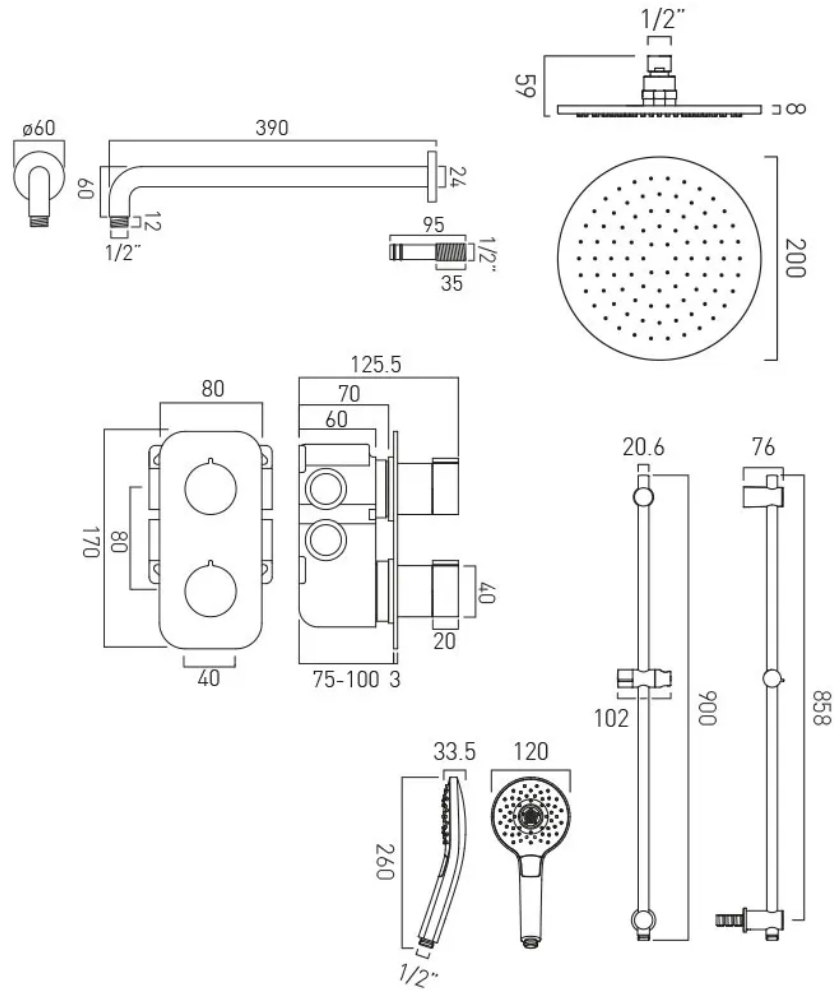

SPECIFICATION SHEET

COLLECTION: ALTITUDE

PRODUCT CODE: TAB-1722/ALT-ORA-CP

DESCRIPTION:

Tablet Altitude Vertical

- 2 outlet thermostatic shower valve with all-flow function
- Nebula 200mm round head with shower arm
- Ora 3 function slide rail shower kit with integrated outlet

thermostatic cartridge V-704-34S
diverter cartridge FL-802-33/2MX
minimum operating pressure 1.0 bar MP

kit comprises:

TAB-148/2-ALT-C/P

ORA-MFSRKWO-RO-CP

NEB-RO/20-SA-CP

shower valve includes 3/4" - 1/2" adaptors
min-max wall mount 75-100mm (standard)
optimum installation depth 87mm (standard)

FINISH:

Chrome

MINIMUM OPERATING PRESSURE:

1.0 bar MP

tel: 01934 744466
email: sales@vado.com
www.vado.com

where inspiration flows
taps | showering | accessories

TECHNICAL DRAWING

COLLECTION: ALTITUDE

PRODUCT CODE: TAB-1722/ALT-ORA-CP

tel: 01934 744466
email: sales@vado.com
www.vado.com

where inspiration flows
taps | showering | accessories