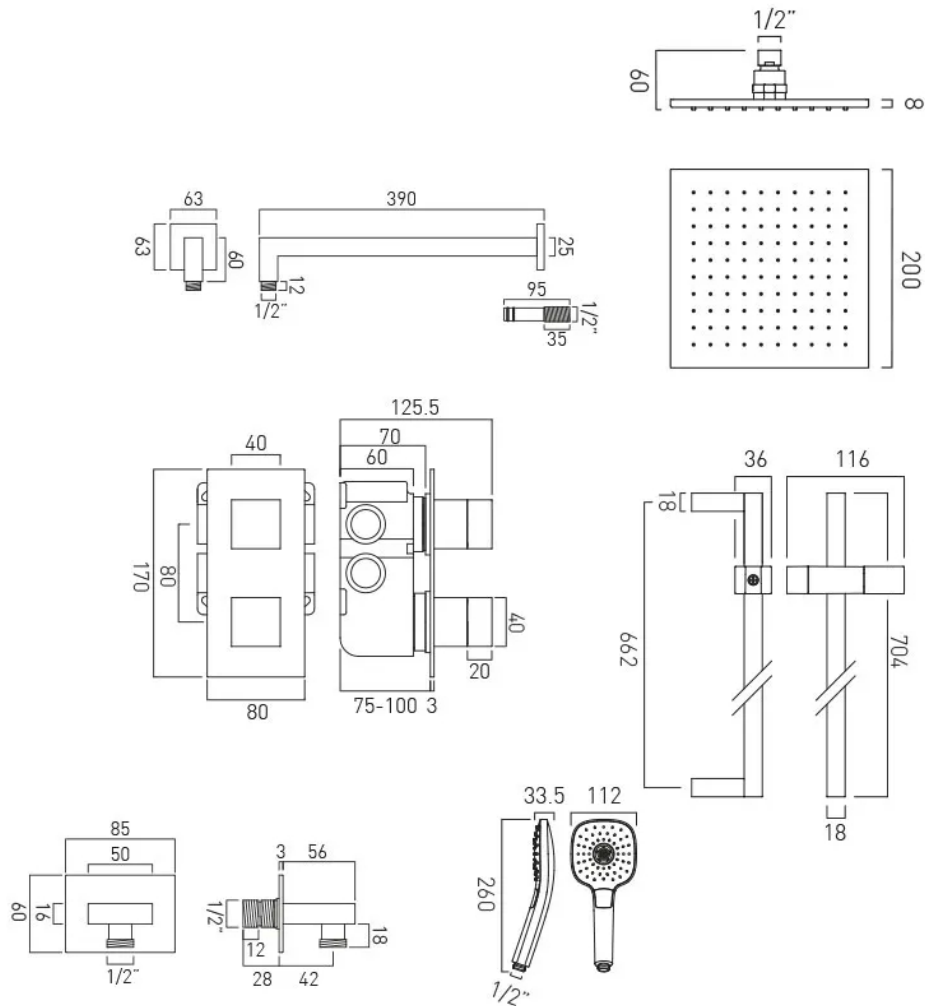

SPECIFICATION SHEET

COLLECTION: NOTION

PRODUCT CODE: TAB-1720/NOT-ORA-CP

DESCRIPTION:

Tablet Notion Vertical

- 2 outlet thermostatic shower valve with all-flow function
- Nebula 200mm square head with shower arm
- Ora 3 function slide rail shower kit
- Instinct wall outlet

shower valve includes 3/4" - 1/2" adaptors
min-max wall mount 75-100mm (standard)
optimum installation depth 87mm (standard)

tel: 01934 744466

email: sales@vado.com

www.vado.com

FINISH:

Chrome

MINIMUM OPERATING PRESSURE:

1.0 bar MP

where inspiration flows

taps | showering | accessories

TECHNICAL DRAWING

COLLECTION: NOTION

PRODUCT CODE: TAB-1720/NOT-ORA-CP

tel: 01934 744466
email: sales@vado.com
www.vado.com

where inspiration flows
taps | showering | accessories