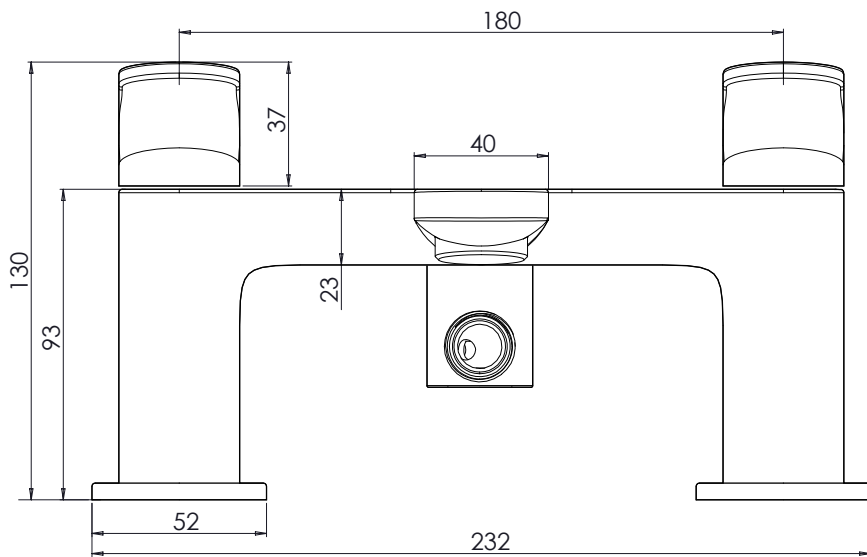

Technical Data Sheet

ROPER RHODES®

Clear Deck Mounted Bath Shower Mixer - T364202

No.	Description	Code	Fixings Included
1	Clear Deck Mounted Bath Shower Mixer	T364202	YES

Min Pressure:	0.2bar
0.2bar	7.5 litres / min
0.3bar	10 litres / min
0.4bar	11.5 litres / min
0.5bar	13 litres / min
1bar	18.5 litres / min
2bar	26.5 litres / min

Dimensions:

Diagrams not to scale. All dimensions in mm (tolerance of +/-5mm)

*Dimensions are subject to change, customers are advised to measure actual product before commencing installation.

FAQs

What is the size of the bath filler threaded connection? The threaded connectors have a standard 3/4" BSP fixing.