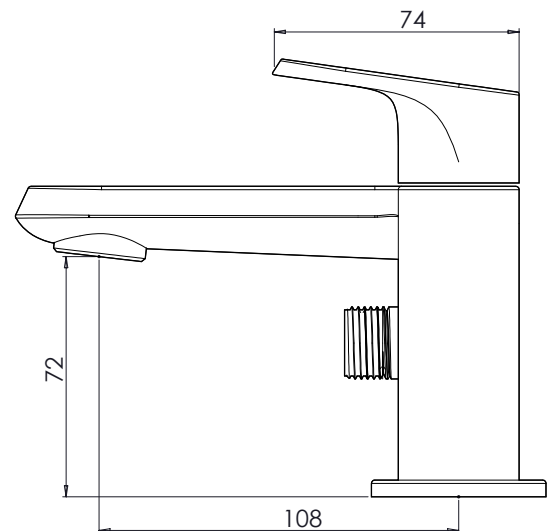

Technical Data Sheet

ROPER RHODES®

Clear Deck Mounted Bath Shower Mixer - T364202

No.	Description	Code	Fixings Included
1	Clear Deck Mounted Bath Shower Mixer	T364202	YES

Min Pressure:	0.2bar
0.2bar	7.5 litres / min
0.3bar	10 litres / min
0.4bar	11.5 litres / min
0.5bar	13 litres / min
1bar	18.5 litres / min
2bar	26.5 litres / min

Dimensions:

Diagrams not to scale. All dimensions in mm (tolerance of +/-5mm)

*Dimensions are subject to change, customers are advised to measure actual product before commencing installation.

FAQs

What is the size of the bath filler threaded connection? The threaded connectors have a standard 3/4" BSP fixing.