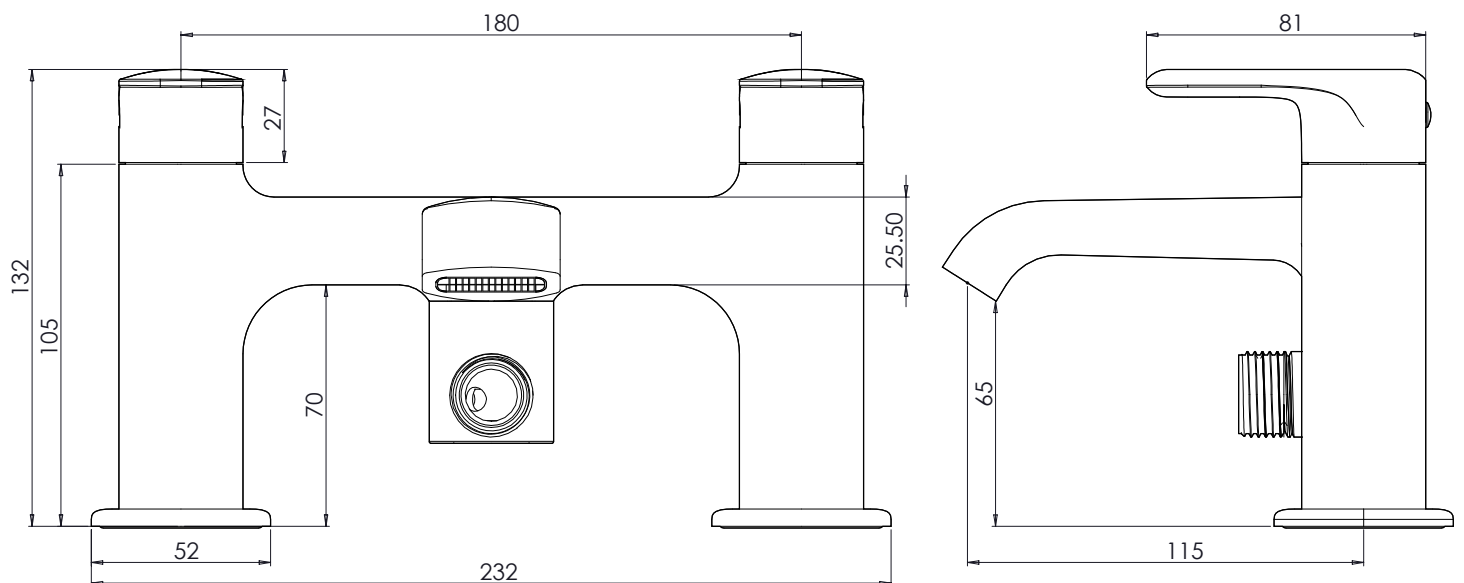

Technical Data Sheet

ROPER RHODES®

Scape Deck Mounted Bath Shower Mixer - T354202

No.	Description	Code	Fixings Included
1	Scape Deck Mounted Bath Shower Mixer	T354202	YES

Min Pressure:	0.2bar
0.2bar	7.5 litres / min
0.3bar	10 litres / min
0.4bar	11.5 litres / min
0.5bar	13 litres / min
1bar	18.5 litres / min
2bar	26.5 litres / min

Dimensions:

Diagrams not to scale. All dimensions in mm (tolerance of +/-5mm)

*Dimensions are subject to change, customers are advised to measure actual product before commencing installation.

FAQs

What is the size of the tap tail connection? The tap tails have a standard 1/2" BSP fixing.

What bore is the tap tail? The tails have a 10mm internal bore.

What length are the tap tails? The tails are 300mm in length.

Does the tap come fitted with an aerator? Yes, the aerator comes pre-installed but can be replaced.