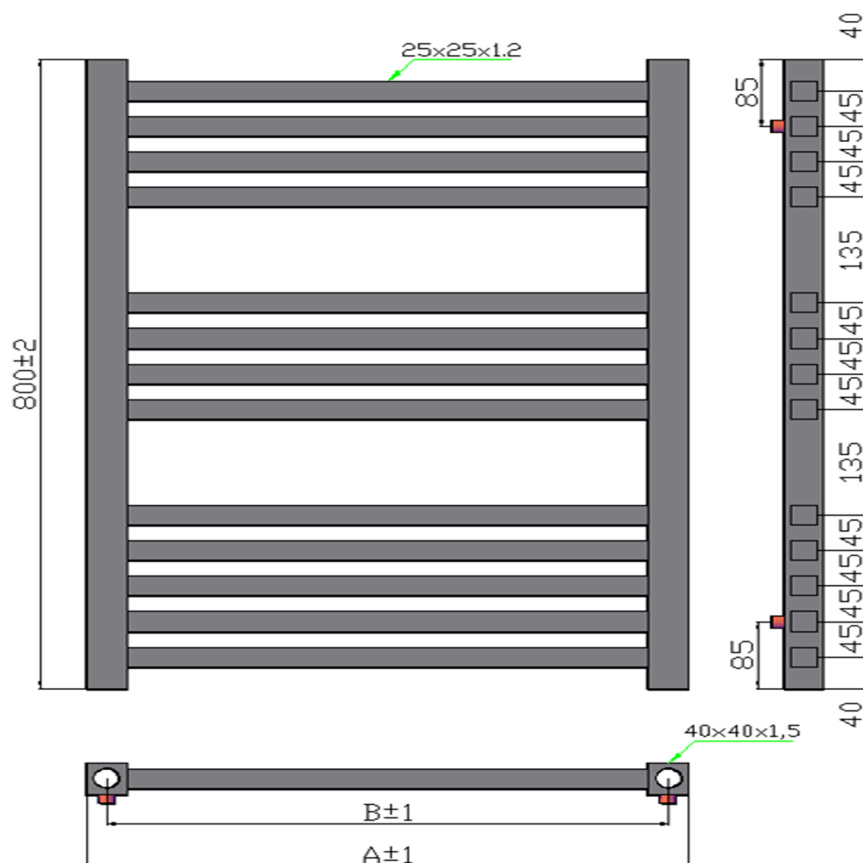

SQUARE

H800MM W450MM

PRODUCT CODE
CHROME - SQ8045

10 YEAR GUARANTEE

PIPE CENTRES
450MM

WATTS / BTU
212W- 723BTU

LIST PRICE
CHROME - £181.23

UNITS 4 & 5 | MAIDENHEAD TRADE & BUSINESS PARK | PRIORS WAY | MAIDENHEAD | BERKSHIRE | SL6 2GQ