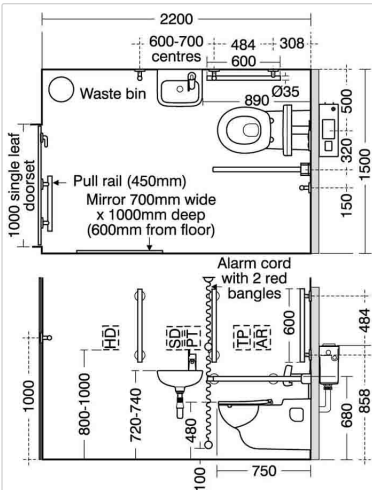

Notes:
This layout is only suitable where it is not the only toilet facility within the building

Wall and floor finishes must contrast visually

Wall finish must contrast with grab rails and sanitary fittings

Emergency lighting must be provided

Lever action tap supplied

Door is to be fitted with light action privacy bolts with emergency release mechanisms

The wc pan is capable of accepting variable height toilet seats

Any fire alarm emits a visual and audible signal to warn occupants with hearing or visual impairments

Any emergency assistance alarm system has:-

- i) Visual and audible indicators to confirm that an emergency call has been received
- ii) A reset control reachable from a wheelchair and the WC or from the wheelchair and the shower/changing seat
- iii) A signal that is distinguishable visually and audibly from the fire alarm

HD - Possible position for automatic hand dryer
SD - Soap dispenser
PT - Paper towel dispenser
AR - Alarm reset button
TP - Toilet paper dispenser

Clear space should not be infringed by any other fixtures

Frequently used applications

Education

Hotels

Public Building

Retail

Factory

Office

Pubs and Clubs

Sports and Leisure

Features

DocM

Water Saving

Accreditations

LANTAC

Armitage
Shanks

Tel: 0870 122 8822
Fax: 0870 122 8282
Email: info@idealspec.co.uk
Web: www.idealspec.co.uk

Powered by
Ideal Spec

Date created:24/02/2013