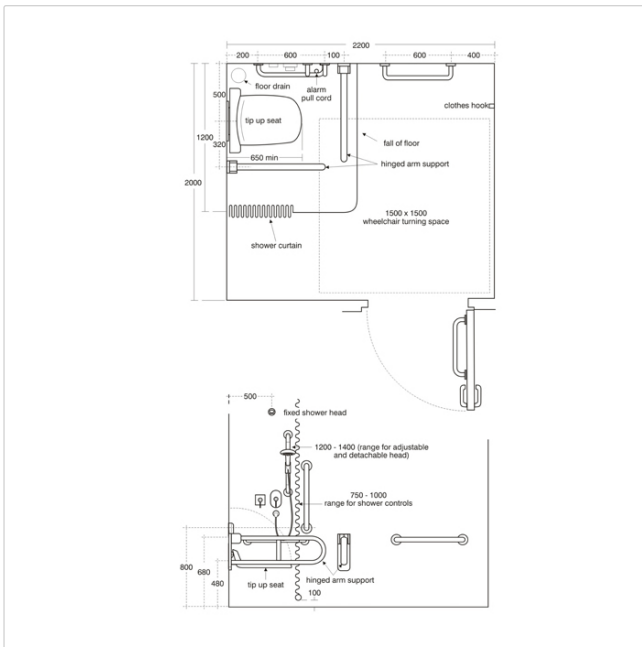

Doc M Contour 21 Shower Room Pack

Illustrated

S6960 Shower room pack with folding shower seat and back support in grey, 3 x 60cm grab rails, 2 x hinged rails and 2 x 45cm grab rails, lever operated thermostatic mixer for concealed supplies, shower handset holder, handset & hose, fixed short projection shower head

Configuration options

Weights

S6960 66.41KG

Special Notes

For LRV and RAL numbers see Doc M introduction

Colours

White (AC)
Blue (LI)
Grey (LJ)
Charcoal (RN)

Frequently used applications