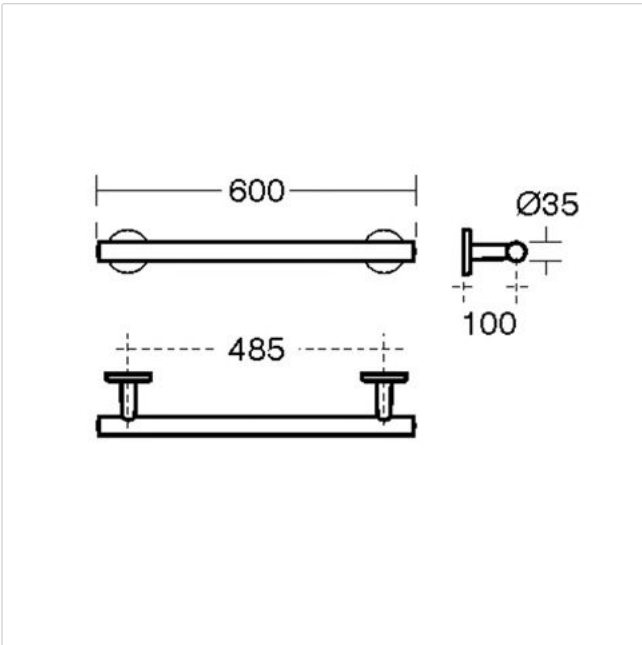

Frequently used applications

General Healthcare
Public Building

Hotels
Sports and Leisure

Features

DocM

*Armitage
Shanks*

Tel: 0870 122 8822
Fax: 0870 122 8282
Email: info@idealspec.co.uk
Web: www.idealspec.co.uk

Powered by
IdealSpec