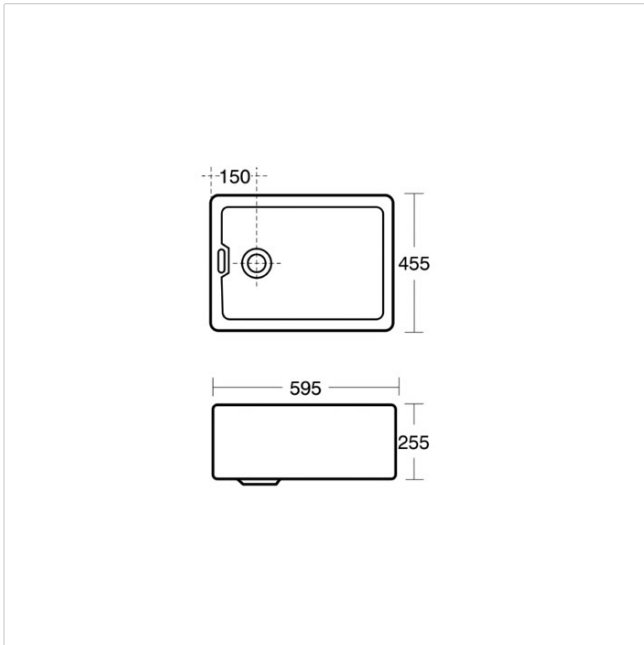

Colours

White (01)

Frequently used applications

- Hotels
- Pubs and Clubs
- Office
- Residential