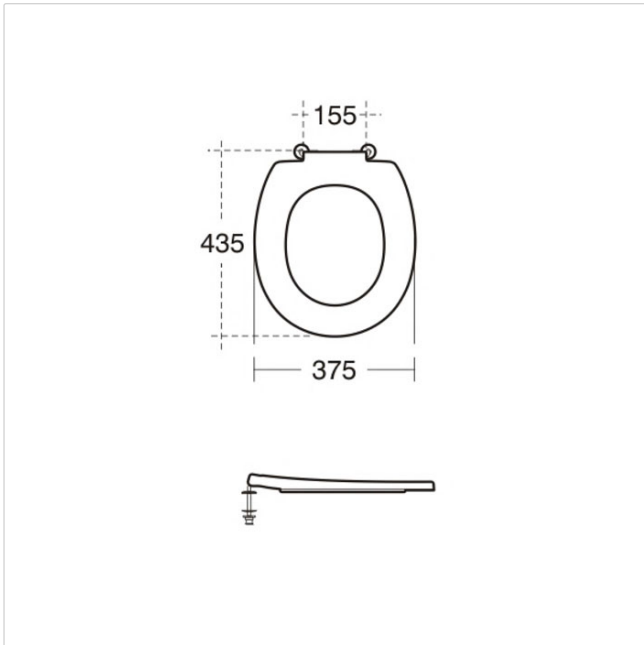

Contour 21 Seat No Cover, Top Fixing Hinges & Retaining Buffers

Illustrated

S4066 Contour 21 seat no cover, top fixing hinges and retaining buffers

Configuration options

Material

Plastic

Designer

Robin Levien, RDI

Weights

S4066 1.52KG

Colours

White (01)
Blue (36)
Grey (LJ)
Charcoal (RN)

Frequently used applications

Education	Factory
General Healthcare	Hospitals (HTM64)
Hotels	Office
Public Building	Pubs and Clubs
Retail	Sports and Leisure