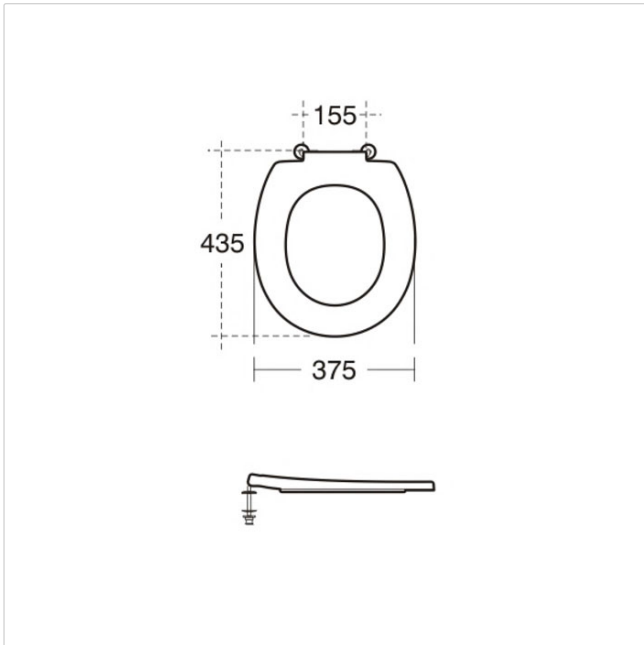

Frequently used applications

Education	Factory
General Healthcare	Hotels
Office	Public Building
Pubs and Clubs	Residential
Retail	Sports and Leisure

*Armitage
Shanks*

Tel: 0870 122 8822
Fax: 0870 122 8282
Email: info@idealspec.co.uk
Web: www.idealspec.co.uk

Powered by
IdealSpec