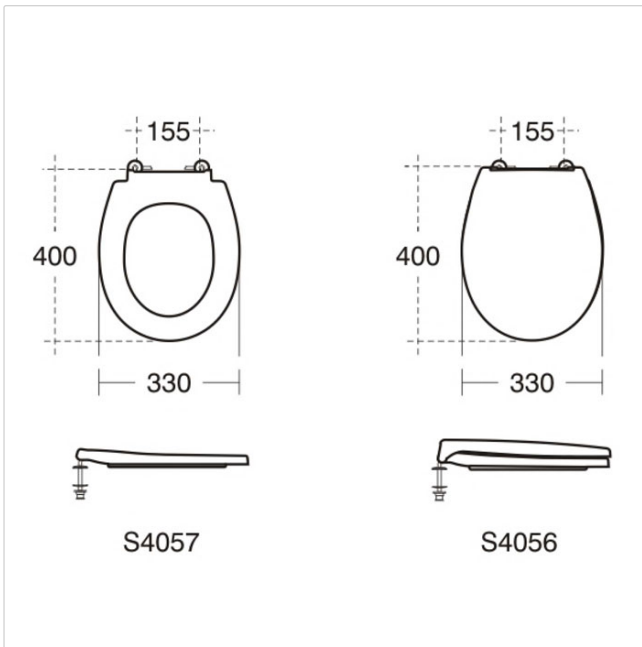

Contour 21 Small Schools Toilet Seat No Cover, Bottom Fixing Hinges

Illustrated

S4057 Contour 21 toilet seat no cover for 305mm high pan, bottom fixing hinges

Configuration options

Material

Plastic

Designer

Robin Levien, RDI

Weights

S4057 0.78KG

Colours

White (01)
Blue (36)
Black (66)
Red (GQ)
Grey (LJ)

Frequently used applications

Education