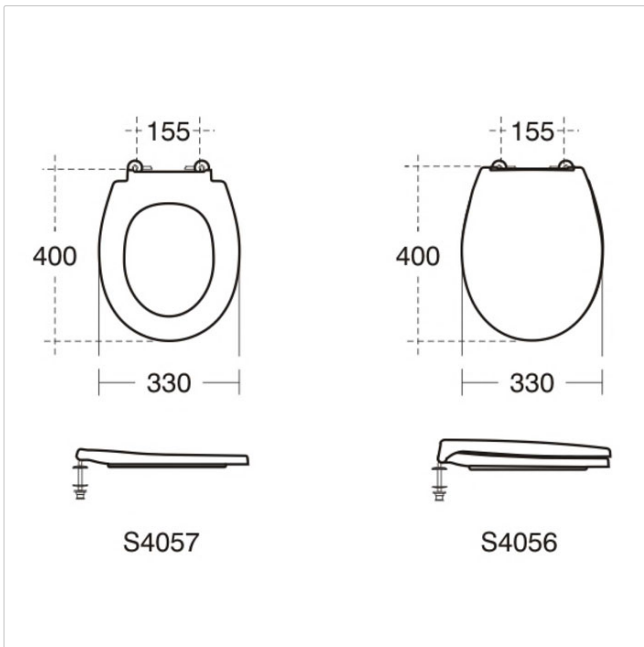

Contour 21 Small Schools Toilet Seat With Cover, Bottom Fixing Hinges

Illustrated

S4056 Contour 21 toilet seat with cover for 305mm high pan, bottom fixing hinges

Configuration options

Material

Plastic

Designer

Robin Levien, RDI

Weights

S4056 1.9KG

Colours

Blue (36)
Black (66)
Red (GQ)
Grey (LJ)
White (01)

Frequently used applications

Education