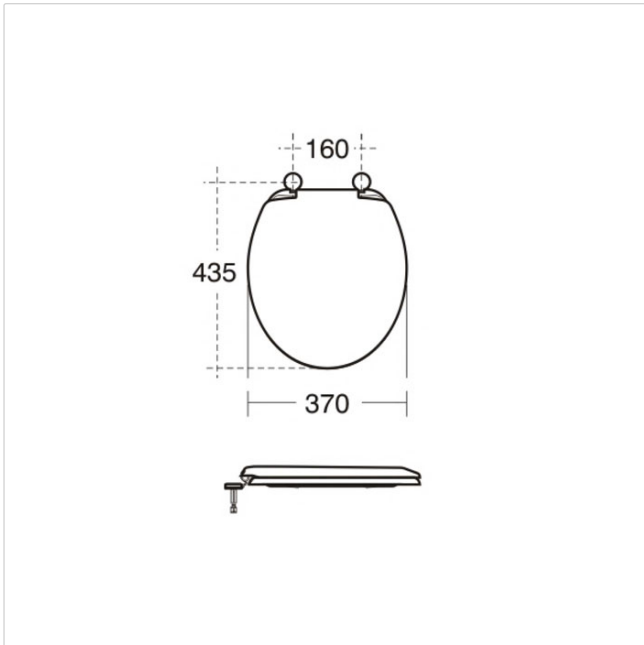

Orion Plus Seat & Cover With Metal Pillars

Illustrated

S4032 Orion plus seat and cover with metal pillars

Configuration options

Material

High Impact Plastic

Weights

S4032 1.502KG

Colours

White (01)

Special Notes

Fixings allow adjustment between 15cm & 18cm nominal centres. Seat projection can be adjusted to suit the WC.

Frequently used applications

Factory	General Healthcare
Hotels	Office
Public Building	Pubs and Clubs
Retail	Sports and Leisure