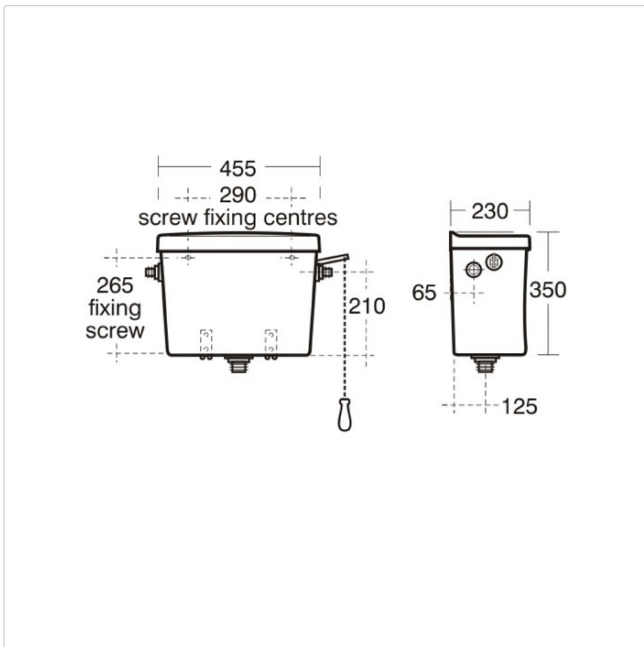

Frequently used applications

Education

Office

Pubs and Clubs

Sports and Leisure

Factory

Public Building

Retail

*Armitage
Shanks*

Tel: 0870 122 8822
Fax: 0870 122 8282
Email: info@idealspec.co.uk
Web: www.idealspec.co.uk

Powered by
IdealSpec

Date created:26/02/2013