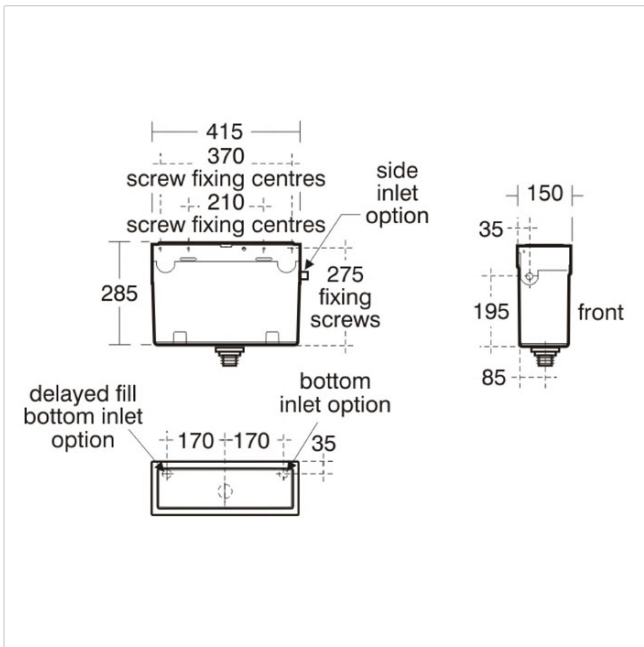

## Conceala 2 Cistern Universal Height 6 Litre Valve Side Supply

### Illustrated

- S3622** Conceala 2 cistern 6 Litre single flush valve side supply and internal overflow, alternative height plastic flushbends
- S4512** Finger push button pneumatic, Stainless Steel for 31mm maximum thickness partition

### Configuration options

- S4513** Palm push button Pneumatic, Stainless Steel for 31mm maximum thickness partition
- S4464** Finger push button pneumatic, plastic for 31mm maximum thickness partition
- S4463** Palm push button Pneumatic, plastic for 31mm maximum thickness partition
- S4489** Finger push button pneumatic, Stainless Steel body for 400mm maximum wall thickness
- SV316** 3 metre tube