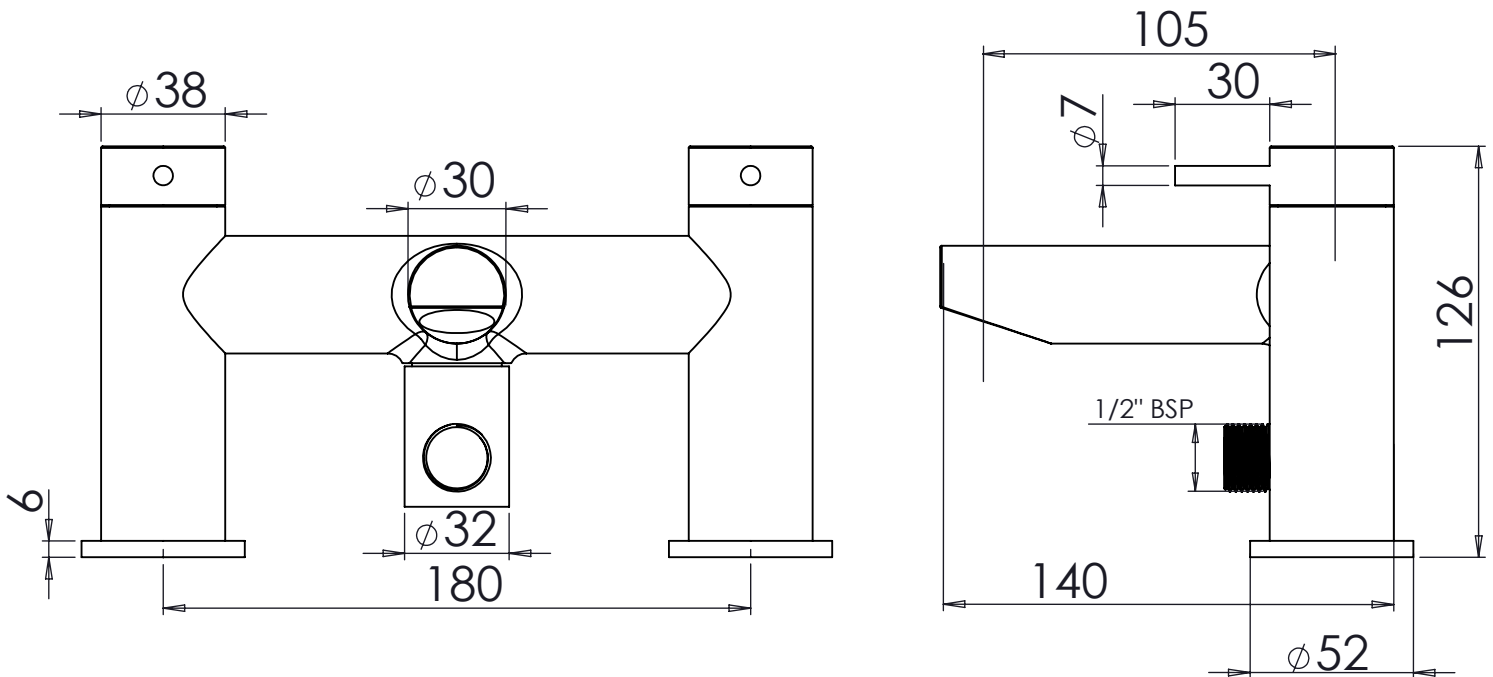

Technical Data Sheet

ROPER RHODES®

STORM NOVA Deck Mounted Bath Shower Mixer Brass- T464204

| No. | Description | Code | Fixings Included |
|-----|---|---------|------------------|
| 1 | STORM NOVA Deck Mounted Bath Shower Mixer Brass | T464204 | YES |

| | |
|---------------|-------------------|
| Min Pressure: | 0.2bar |
| 0.2bar | 7.5 litres / min |
| 0.3bar | 10 litres / min |
| 0.4bar | 11.5 litres / min |
| 0.5bar | 13 litres / min |
| 1bar | 18.5 litres / min |
| 2bar | 26.5 litres / min |

Dimensions:

Diagrams not to scale. All dimensions in mm (tolerance of +/-5mm)

*Dimensions are subject to change, customers are advised to measure actual product before commencing installation.

FAQs

What is the size of the bath filler threaded connection? The threaded connectors have a standard 3/4" BSP fixing.