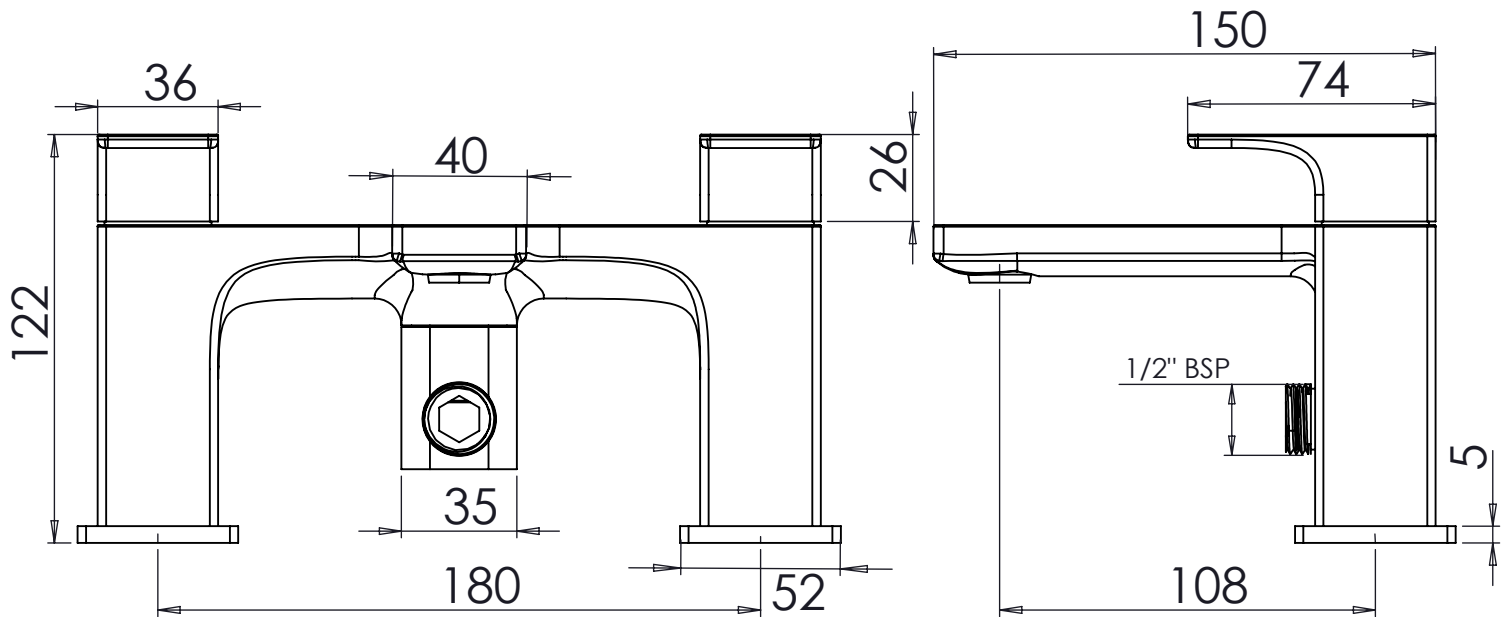

Technical Data Sheet

ROPER RHODES®

METRIC Deck Mounted Bath Shower Mixer Black- T394203

No.	Description	Code	Fixings Included
1	METRIC Deck Mounted Bath Shower Mixer Black	T394203	YES

Min Pressure:	0.2bar
0.2bar	13.6 litres / min
0.3bar	15.9 litres / min
0.4bar	18.2 litres / min
0.5bar	20.5 litres / min
1bar	28.2 litres / min
2bar	39.6 litres / min

Dimensions:

Diagrams not to scale. All dimensions in mm (tolerance of +/-5mm)

*Dimensions are subject to change, customers are advised to measure actual product before commencing installation.

FAQs

What is the size of the bath filler threaded connection? The threaded connectors have a standard 3/4" BSP fixing.