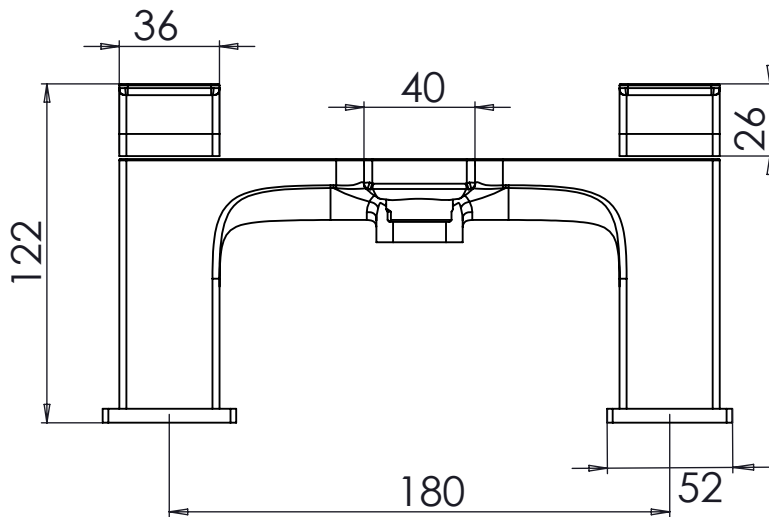

# ROPER RHODES®

METRIC Deck Mounted Bath Filler - T393202

No.	Description	Code	Fixings Included
1	METRIC Deck Mounted Bath Filler	T393202	YES

Min Pressure:	0.2bar
0.2bar	13.6 litres / min
0.3bar	15.9 litres / min
0.4bar	18.2 litres / min
0.5bar	20.5 litres / min
1bar	28.2litres / min
2bar	39.6 litres / min

## Dimensions:

Diagrams not to scale. All dimensions in mm (tolerance of +/-5mm)

\*Dimensions are subject to change, customers are advised to measure actual product before commencing installation.

## FAQs

**What is the size of the bath filler threaded connection?** The threaded connectors have a standard 3/4" BSP fixing.

**Does the product come fitted with an aerator?** Yes, the aerator comes pre-installed but can be replaced.