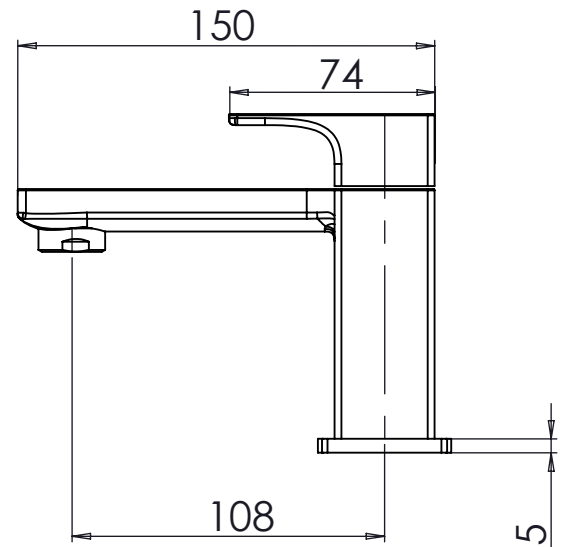

# ROPER RHODES®

METRIC Deck Mounted Bath Filler - T393202

No.	Description	Code	Fixings Included
1	METRIC Deck Mounted Bath Filler	T393202	YES

Min Pressure:	0.2bar
0.2bar	13.6 litres / min
0.3bar	15.9 litres / min
0.4bar	18.2 litres / min
0.5bar	20.5 litres / min
1bar	28.2litres / min
2bar	39.6 litres / min

## Dimensions:

Diagrams not to scale. All dimensions in mm (tolerance of +/-5mm)

\*Dimensions are subject to change, customers are advised to measure actual product before commencing installation.

## FAQs

**What is the size of the bath filler threaded connection?** The threaded connectors have a standard 3/4" BSP fixing.

**Does the product come fitted with an aerator?** Yes, the aerator comes pre-installed but can be replaced.