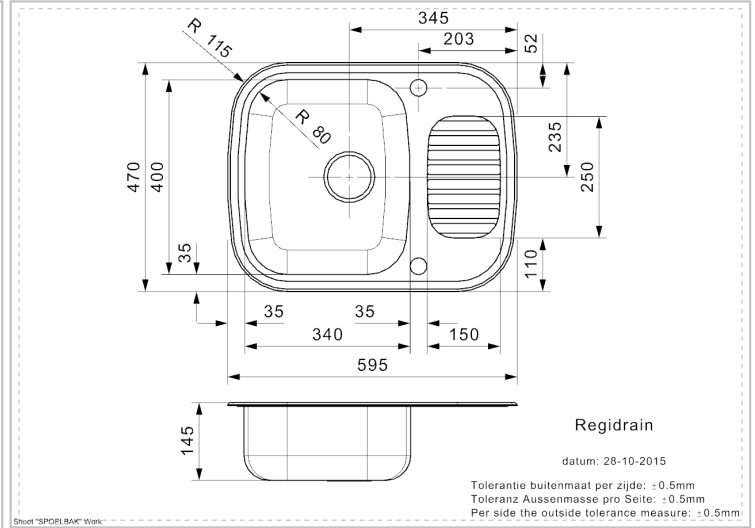

REGINOX

Regidrain (R) OKG

Additional Information

Depth	160 mm
SKU	R01929
Outlet	3.5" outlet
Cabinet	400 mm
Type sink	Sinks with drainer
Size sink	340 x 400 mm
Total dimension	595 x 470 mm
Installation method	Inset
Packaging	Box