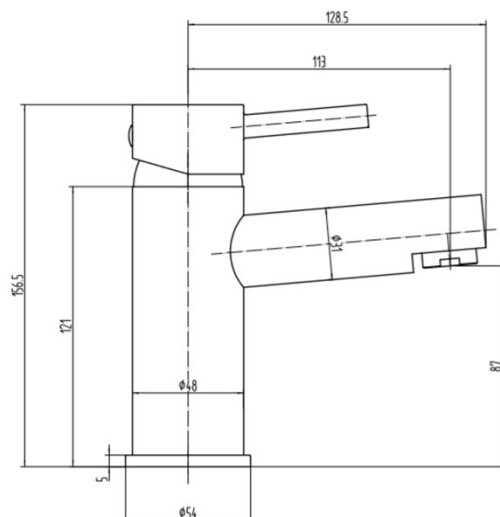

**RAK PRIMA**  
**Basin Mixer | Standard | Including Waste**

**RAK**  
CERAMICS

**Dimensions:** 48w x 128.5d x 156.5h mm

**Colour:** CHROME

**Code:** RAKPRI3001

**Pressures:** 0.1 BAR – 6.0 BAR

**Warranty:** 15 YEARS

**Weight:** 1.70 KG

Dimensions: All Dimensions in mm tolerance  $\pm 5\%$  for below 200mm and  $\pm 3\%$  for above 200mm.  
Note: Due to a continuing development programme to improve design and performance the manufacturer reserves all rights to vary specifications without prior information.  
Please note accessories are for photographic use only.