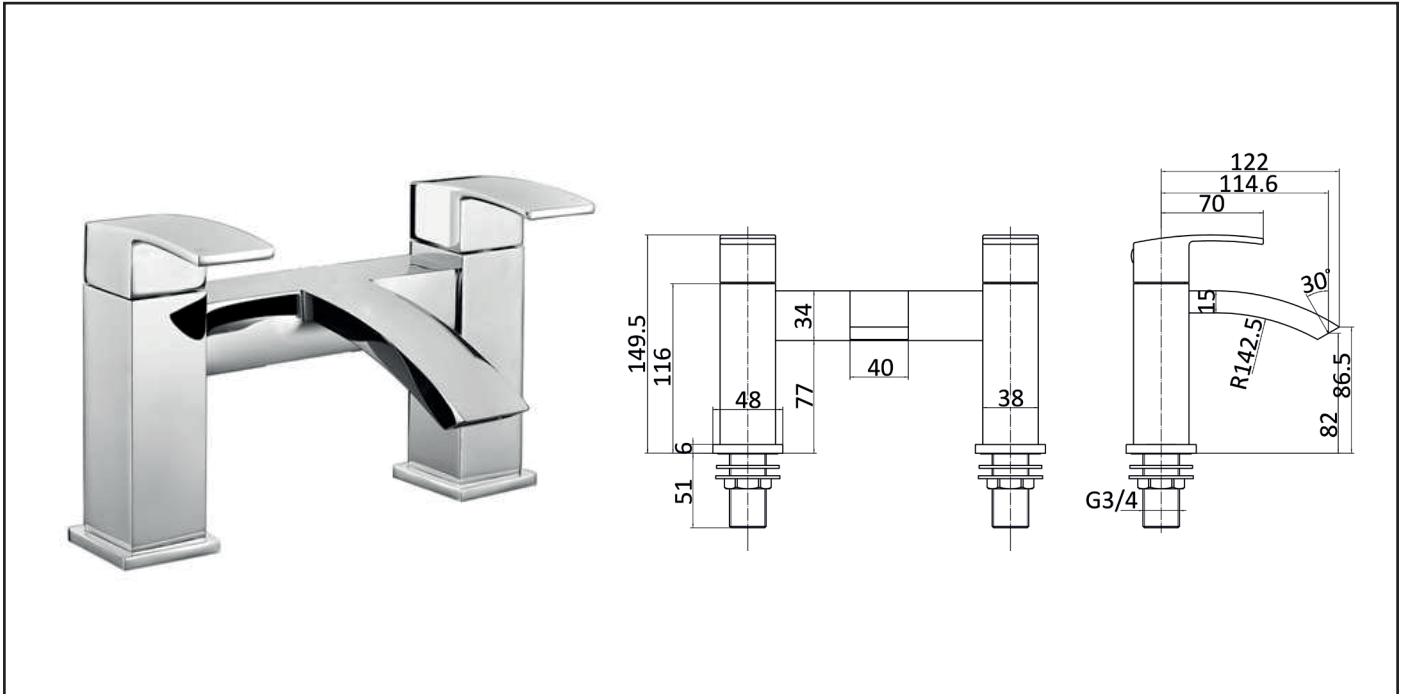

# RAK-METROPOLITAN

Bath Filler | 2TH

**RAK**  
CERAMICS

**Dimensions:** 180W X 122D X 149.5H

**Colour:** Chrome (C)

**Code:** RAKMET3004

**Working Pressure:** 0.2 - 6.0 Bar Pressure

**Warranty:** 15 Years

**Weight:** 2.75 Kg

Dimension: All Dimensions in mm tolerance  $\pm 5\%$  for below 200mm and  $\pm 3\%$  for above 200mm.  
Note: Due to a continuing development programme to improve design and performance the manufacturer reserves all rights to vary specifications without prior information.  
Please note all accessories are for photographic use only.