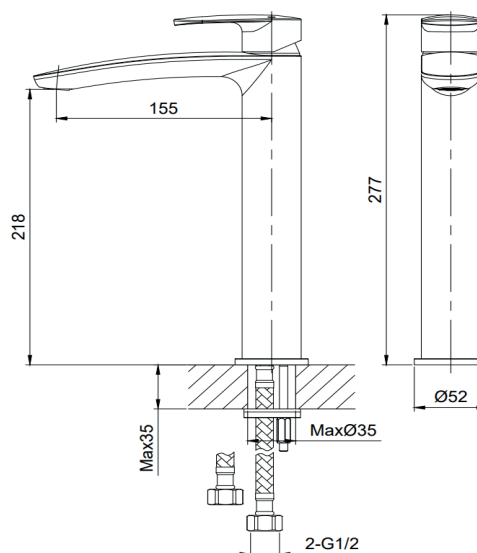

RAK-Mercury

Basin Mixer | Tall

RAK
CERAMICS

Dimensions: 52W X 155D X 277H

Colour: Chrome (C)

Code: RAKMER3003C

Warranty: 15 Years

Weight: 1.47 kg

Dimension: All Dimensions in mm tolerance $\pm 5\%$ for below 200mm and $\pm 3\%$ for above 200mm.
Note: Due to a continuing development programme to improve design and performance the manufacturer reserves all rights to vary specifications without prior information.
Please note all accessories are for photographic use only.