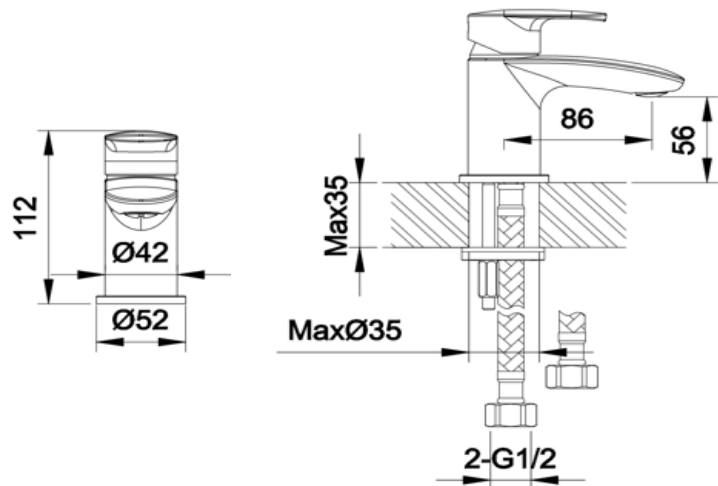

RAK-Mercury

Basin Mixer | Mini Mono

RAK
CERAMICS

Dimensions: 52W X 86D X 112H

Colour: Chrome (C)

Code: RAKMER3002C

Warranty: 15 Years

Weight: 0.90 kg

Dimension: All Dimensions in mm tolerance $\pm 5\%$ for below 200mm and $\pm 3\%$ for above 200mm.
Note: Due to a continuing development programme to improve design and performance the manufacturer reserves all rights to vary specifications without prior information.
Please note all accessories are for photographic use only.