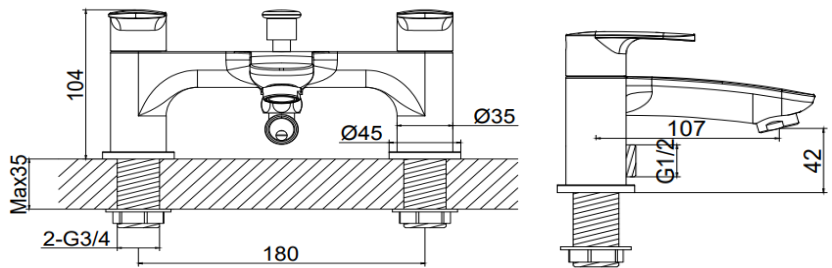

RAK-Mercury

Bath Shower Mixer | Deck-Mounted

RAK
CERAMICS

Dimensions: 180W X 107D X 104H

Colour: Chrome (C)

Code: RAKMER3005C

Warranty: 15 Years

Weight: 2.14 kg

Dimension: All Dimensions in mm tolerance $\pm 5\%$ for below 200mm and $\pm 3\%$ for above 200mm.

Note: Due to a continuing development programme to improve design and performance the manufacturer reserves all rights to vary specifications without prior information.