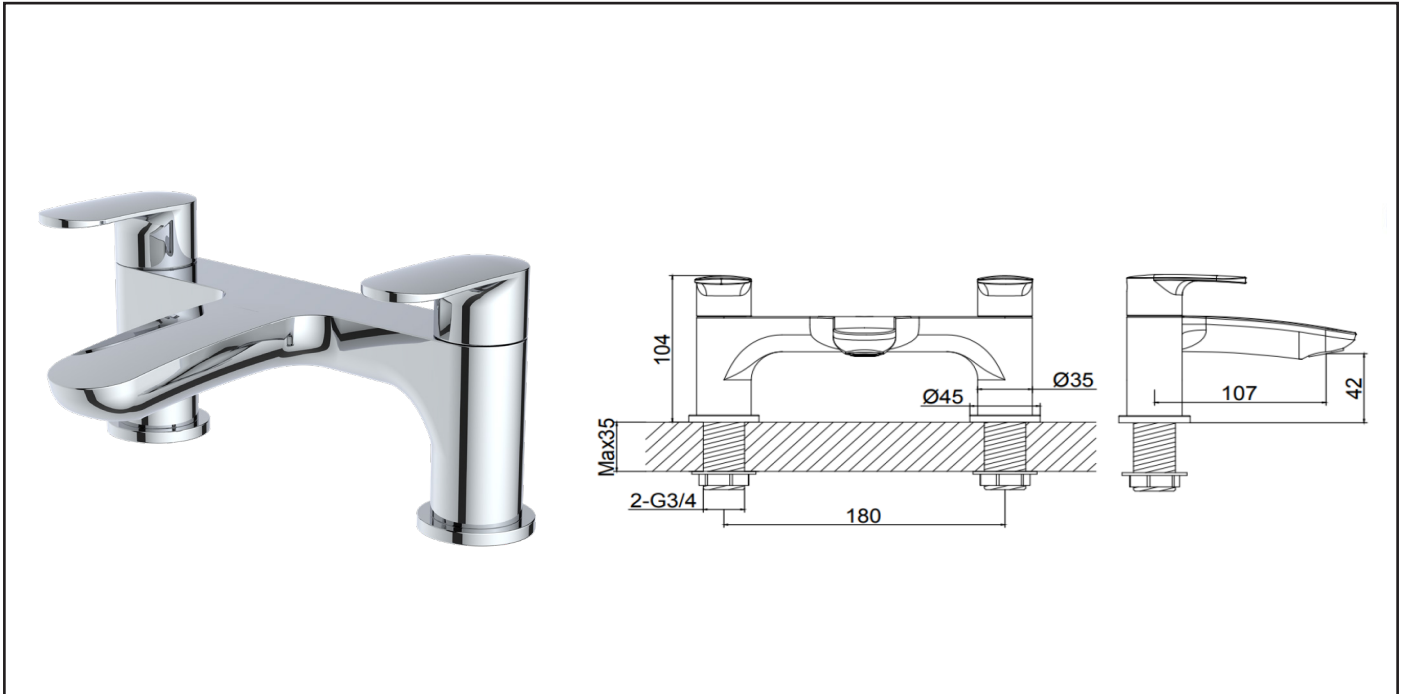

# RAK-Mercury

Bath Filler | Deck-Mounted

**RAK**  
CERAMICS

**Dimensions:** 180W X 107D X 104H

**Colour:** Chrome (C)

**Code:** RAKMER3004C

**Warranty:** 15 Years

**Weight:** 1.55 kg

Dimension: All Dimensions in mm tolerance  $\pm 5\%$  for below 200mm and  $\pm 3\%$  for above 200mm.  
Note: Due to a continuing development programme to improve design and performance the manufacturer reserves all rights to vary specifications without prior information.  
Please note all accessories are for photographic use only.