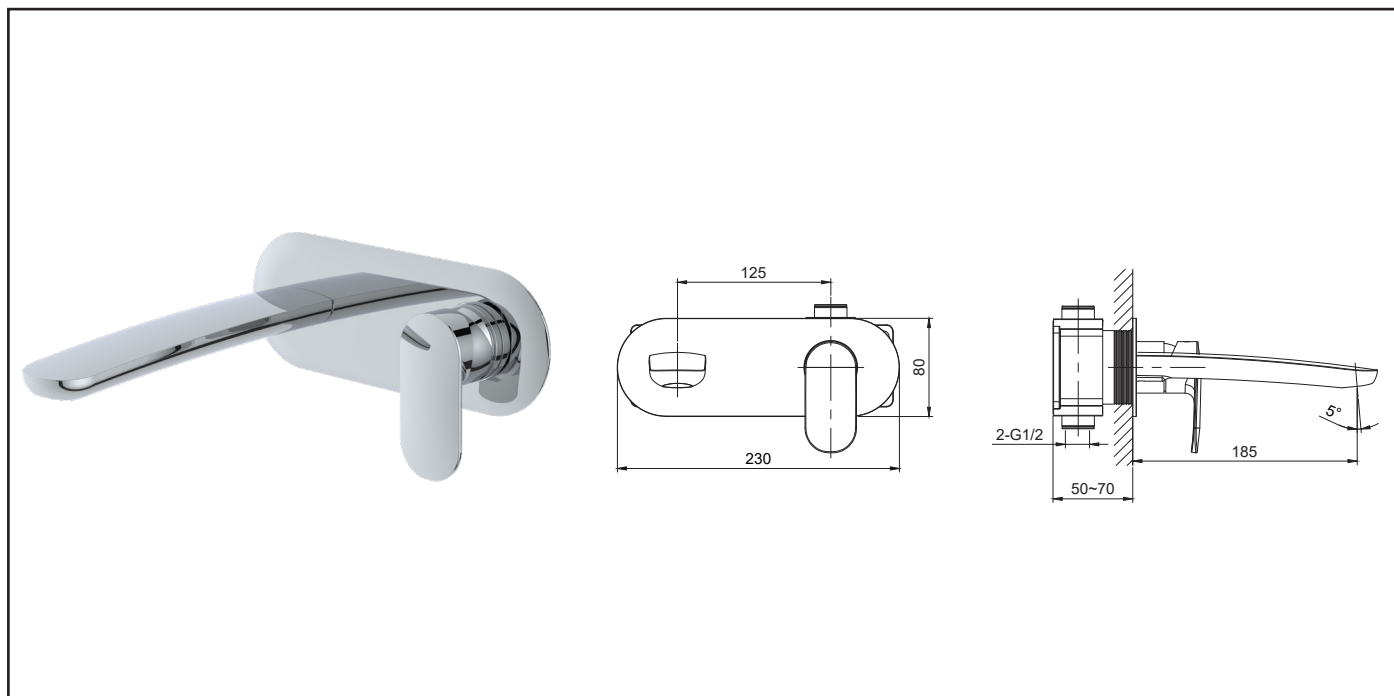

RAK-Mercury

Single Lever Basin Mixer | Wall-Mounted

RAK
CERAMICS

Dimensions: 230W X 185D X 80H

Colour: Chrome (C)

Code: RAKMER3007C

Warranty: 15 Years

Weight: 2.40 kg

Dimension: All Dimensions in mm tolerance $\pm 5\%$ for below 200mm and $\pm 3\%$ for above 200mm.

Note: Due to a continuing development programme to improve design and performance the manufacturer reserves all rights to vary specifications without prior information.