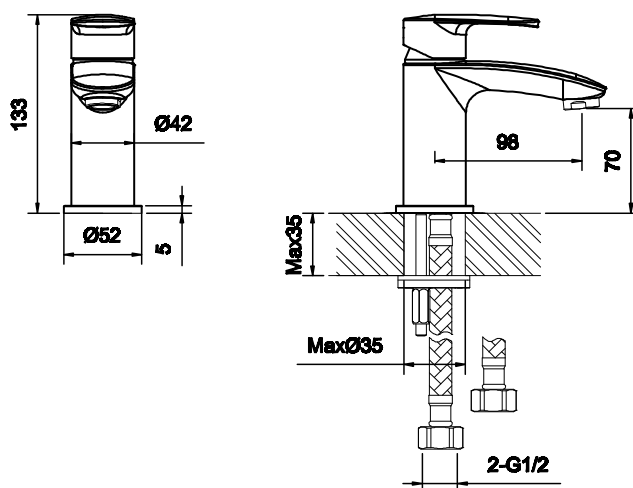

RAK-Mercury

Basin Mixer | Mono

RAK
CERAMICS

Dimensions: 52W X 98D X 133H

Colour: Chrome (C)

Code: RAKMER3001C

Warranty: 15 Years

Weight: 0.97 kg

Dimension: All Dimensions in mm tolerance $\pm 5\%$ for below 200mm and $\pm 3\%$ for above 200mm.

Note: Due to a continuing development programme to improve design and performance the manufacturer reserves all rights to vary specifications without prior information.