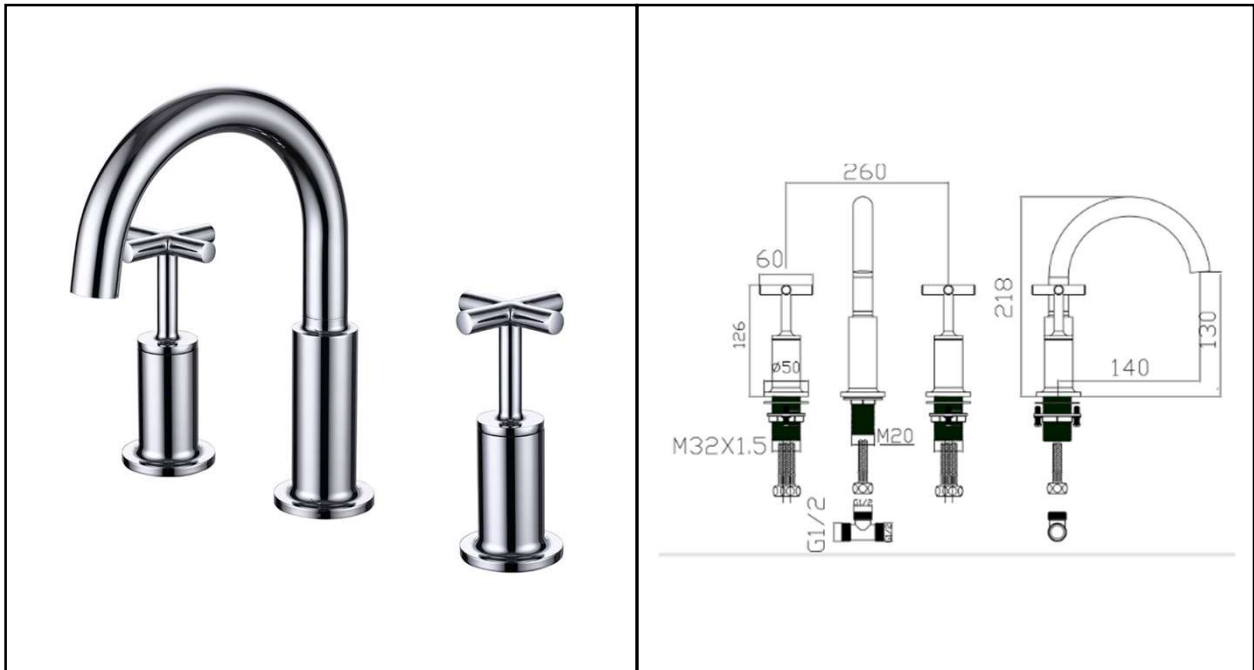

RAK ELLA TAPS
Bath Filler | 3TH

RAK
CERAMICS

Dimensions: 260w x 140d x 218h mm

Colour: CHROME

Code: RAKELL3011

Pressures: 0.2 BAR – 6.0 BAR

Warranty: 15 YEARS

Weight: 4.00 KG

Dimensions: All Dimensions in mm tolerance $\pm 5\%$ for below 200mm and $\pm 3\%$ for above 200mm.
Note: Due to a continuing development programme to improve design and performance the manufacturer reserves all rights to vary specifications without prior information.
Please note accessories are for photographic use only.