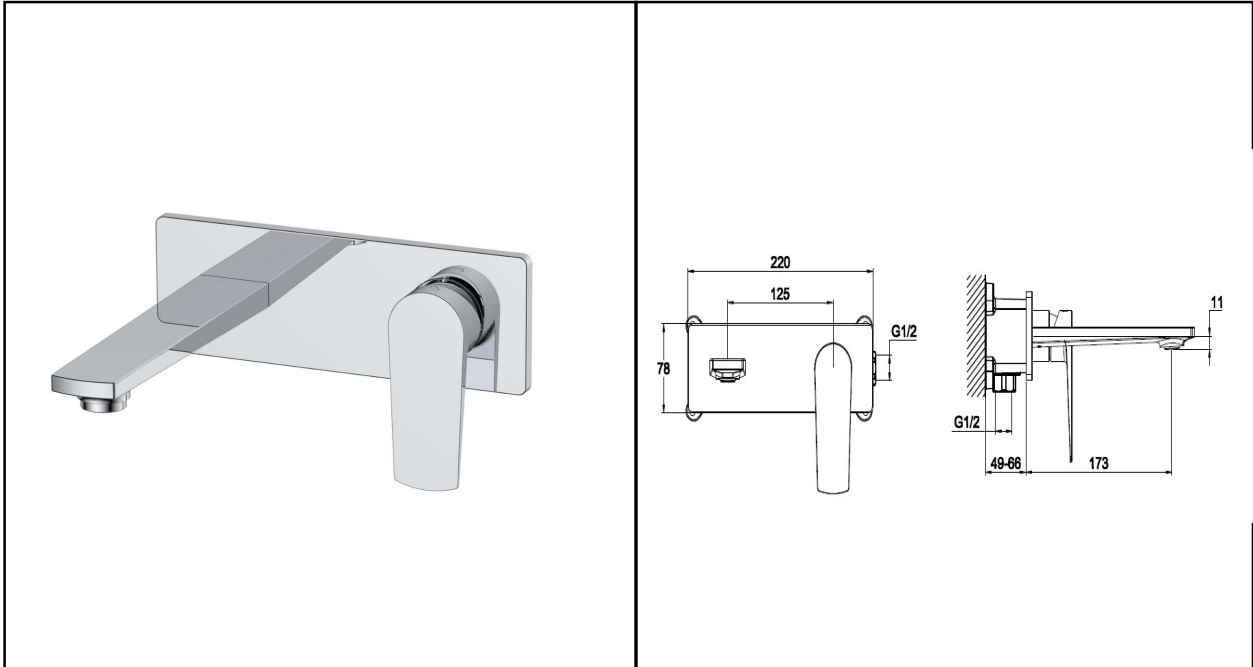

**RAK BLADE TAPS**  
Basin Mixer | Wall Mounted

**RAK**  
CERAMICS

**Dimensions:** 220w x 173d x 78h mm

**Colour:** CHROME

**Code:** RAKBLD3007

**Bar Presures** 0.5 Bar – 5.0 Bar

**Warranty** 15 YEARS

**Weight** 2.25 kg

Dimensions: All Dimensions in mm tolerance  $\pm 5\%$  for below 200mm and  $\pm 3\%$  for above 200mm.  
Note: Due to a continuing development programme to improve design and performance the manufacturer reserves all rights to vary specifications without prior information.  
Please note accessories are for photographic use only.