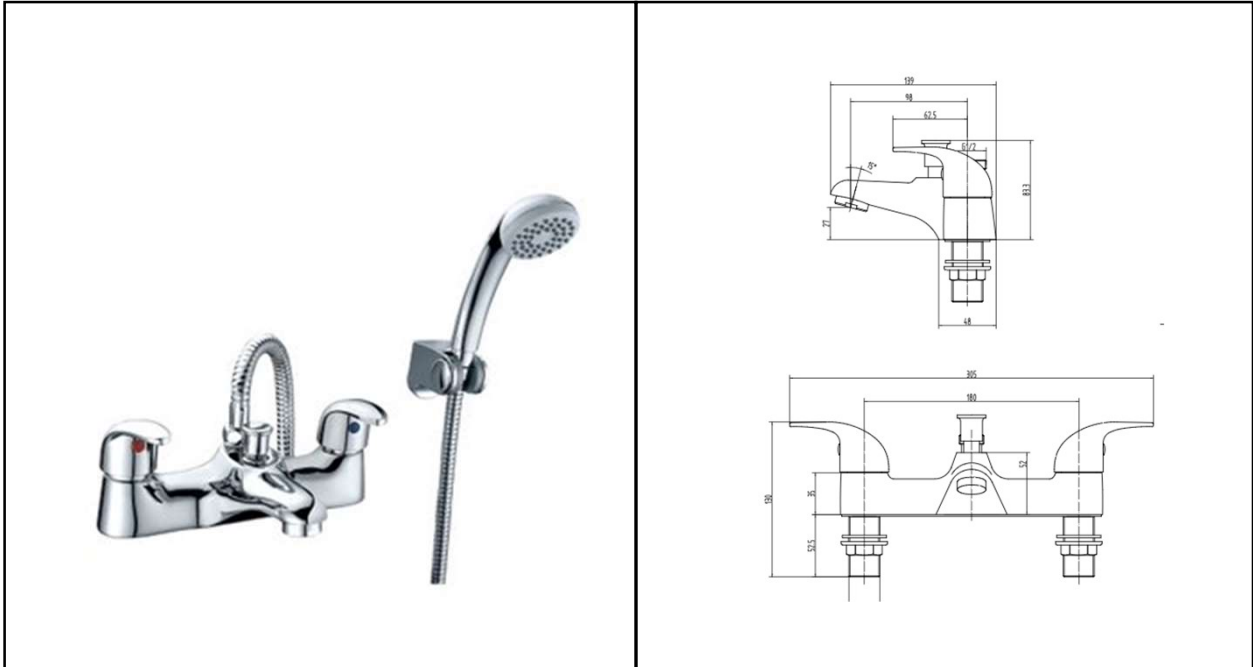

RAK BASIC TAPS

Bath Shower Mixer | 2TH

RAK
CERAMICS

Dimensions: 305w x 139d x 83.3h mm

Colour: CHROME

Code: RAKBAS3005

Bar Pressures 0.1 Bar – 6.0 Bar

Warranty 15 YEARS

Weight 2.4 kg

Dimensions: All Dimensions in mm tolerance $\pm 5\%$ for below 200mm and $\pm 3\%$ for above 200mm.
Note: Due to a continuing development programme to improve design and performance the manufacturer reserves all rights to vary specifications without prior information.
Please note accessories are for photographic use only.