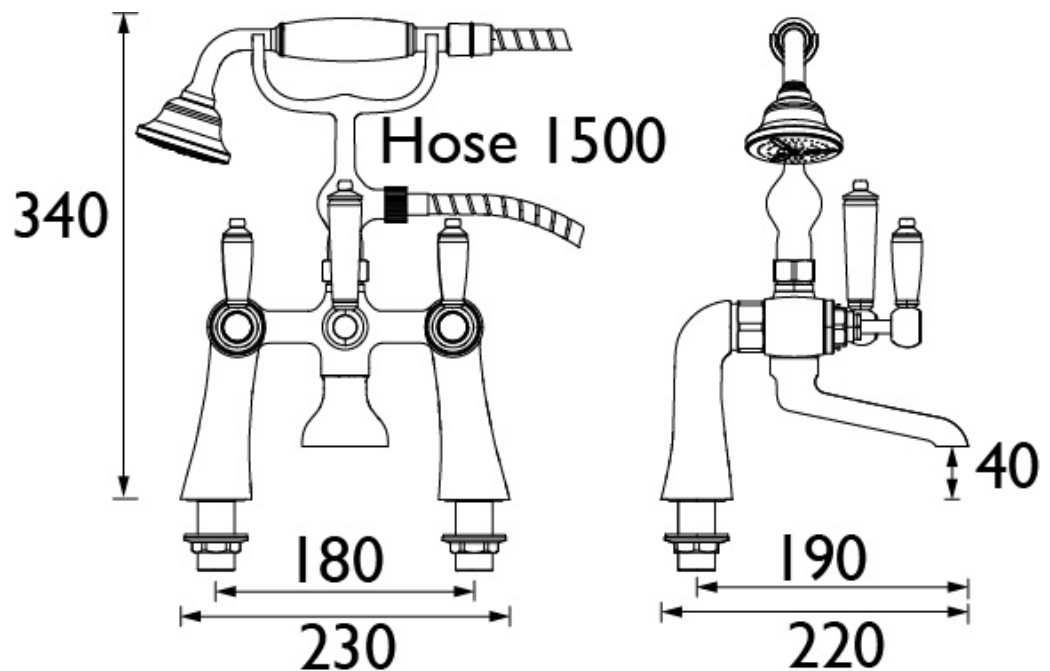

## Specification

<b>Product Type:</b>	Bathroom Taps
<b>Main Construction Material:</b>	Brass
<b>Mount Type:</b>	Deck Mounted
<b>Handle Type:</b>	Lever
<b>Connection Inlet:</b>	3/4" BSP Connections
<b>Connection Outlet:</b>	G 1/2"
<b>Number of Tap Holes:</b>	2
<b>Valve/Cartridge Type:</b>	3/4" Ceramic Disc Valve - 1/4 turn
<b>Plumbing System Requirements:</b>	Suitable for all plumbing systems
<b>Working Pressure Range:</b>	Min 0.2 bar, Max 5.0 bar
<b>Maximum Hot Water Temperature: °C</b>	65
<b>Maximum Static Pressure: (bar)</b>	10
<b>Flow Type:</b>	Single
<b>Isolation Included:</b>	No

## Dimensions (measurements in mm)