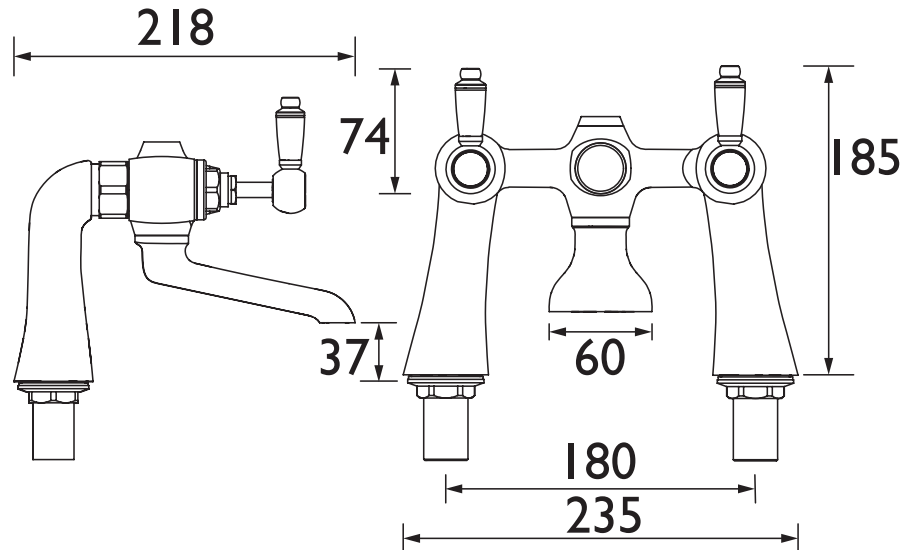

RS2 BF C

RENAISSANCE Tap Range Renaissance 2 Bath Filler Chrome

Features:

- Uniquely designed Timeless detailing for traditional bathrooms.
- Hand-finished handles using precision watchmaker techniques.
- Long life and easy to use 1/4 turn ceramic disc valves
- Metal fixing nut for added durability

Product Certifications:

For more products, visit our website:
<http://www.bristan.com>

Specification

Product Type:	Bathroom Taps
Main Construction Material:	Brass
Mount Type:	Deck
Handle Type:	Lever
Connection Inlet:	3/4" BSP Connections
Connection Outlet:	Open
Number of Tap Holes:	2
Valve/Cartridge Type:	3/4" Ceramic Disc Valve - 1/4 turn
Plumbing System Requirements:	Suitable for all plumbing systems
Minimum Dynamic Pressure (bar):	0.2 bar
Maximum Dynamic Pressure (bar):	5.0 bar
Maximum Hot Water Temperature °C:	65°C
Maximum Static Pressure (bar):	10 bar
Flow Type:	Single
Isolation Included:	No

Dimensions (measurements in mm)

Flow Rates (l/min)

System Pressure (bar)	0.2	0.5	1	2	3	5
RS2 BF C (mixed)	15.9	25.2	35.6	50.4	61.7	79.6

TECHNICAL
DATA
SHEET

BRISTAN

D4