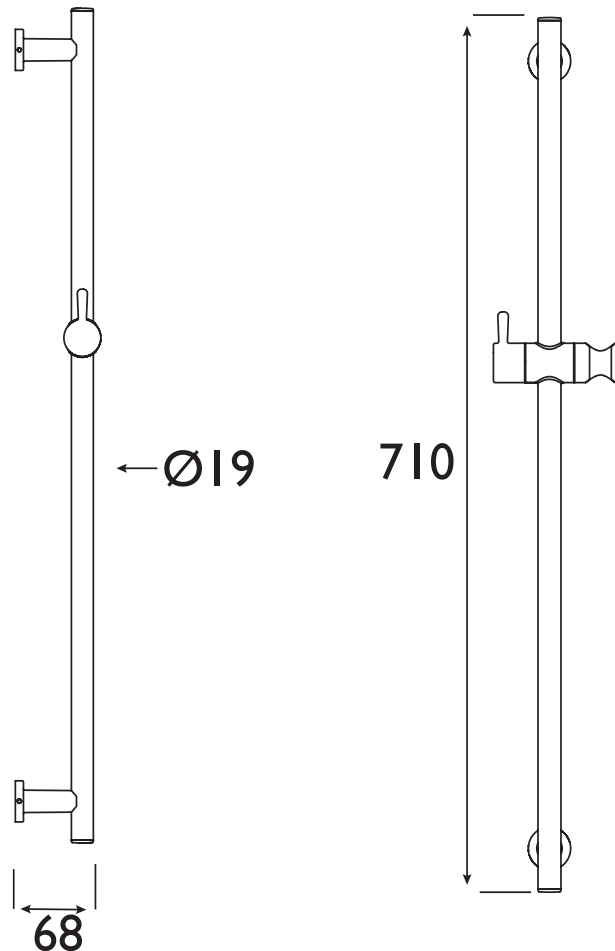

RRAIL01 C

Accessories Brass Riser Rail - Fixed Brackets Chrome

Adjustable Brackets:	No
Main Construction Material:	Brass
Contemporary or Traditional:	Contemporary
Finish Colour:	Chrome
Isolation Included:	No
Riser Length: (mm)	710
Working Pressure Range (bar):	Min. 0.2, Max 5.0
Maximum Static Pressure: (bar)	10

Features:

- Fixed position brackets
- Solid Brass Construction
- Includes slider bracket for handset

Product Certifications:

For more Shower Accessories,
please visit our website:

Dimensions (measurements in mm)

**TECHNICAL
DATA
SHEET**

BRISTAN