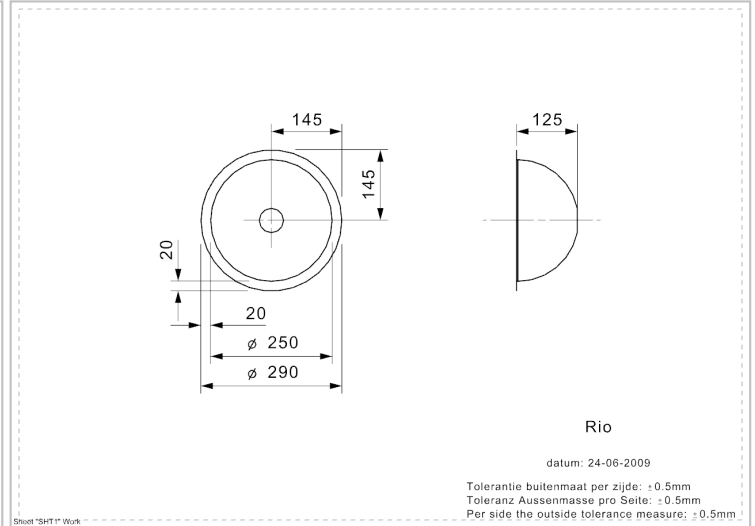

REGINOX

Rio (L) SP-CC

Additional Information

Installation method	Undermount, Integrated, Semi-integrated
SKU	R00724
Depth	125 mm
Cabinet	300 mm
Outlet	1.25" outlet
Size sink	ϕ 250 mm
Packaging	Box
Total dimension	ϕ 290 mm