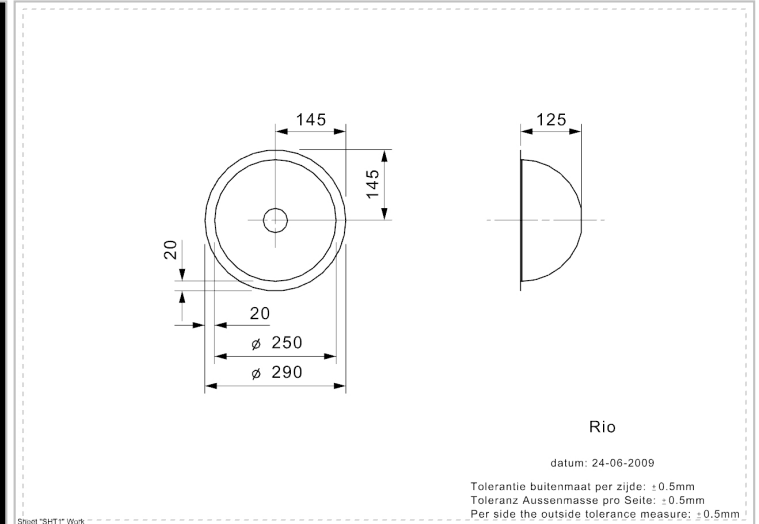

## Additional Information

Installation method	Undermount, Integrated, Semi-integrated
SKU	R00472
Depth	125 mm
Cabinet	400 mm
Outlet	1.25" outlet
Size sink	$\phi$ 250 mm
Polishing	Polished inside
Total dimension	$\phi$ 290 mm
Packaging	Box