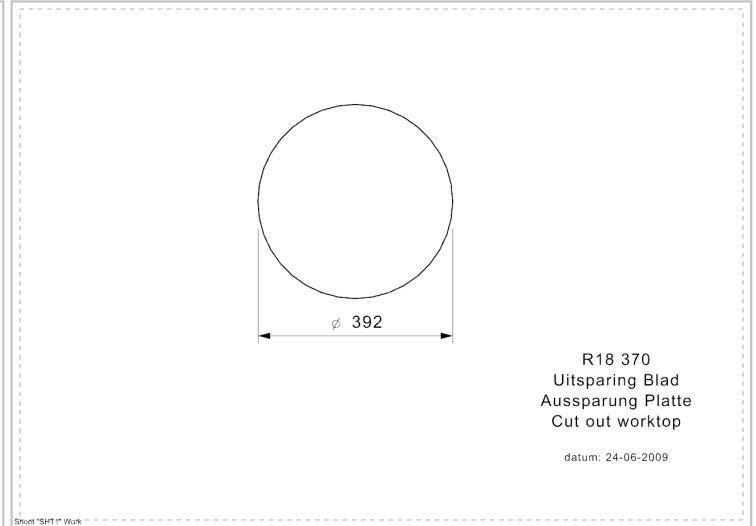

## R18 370 (R) OKG

### Additional Information

Depth	150 mm
SKU	R00311
Outlet	3.5" outlet
Cabinet	450 mm
Type sink	Round bowl
Size sink	Ø 370 mm
Total dimension	Ø 420 mm
Installation method	Inset
Packaging	Box