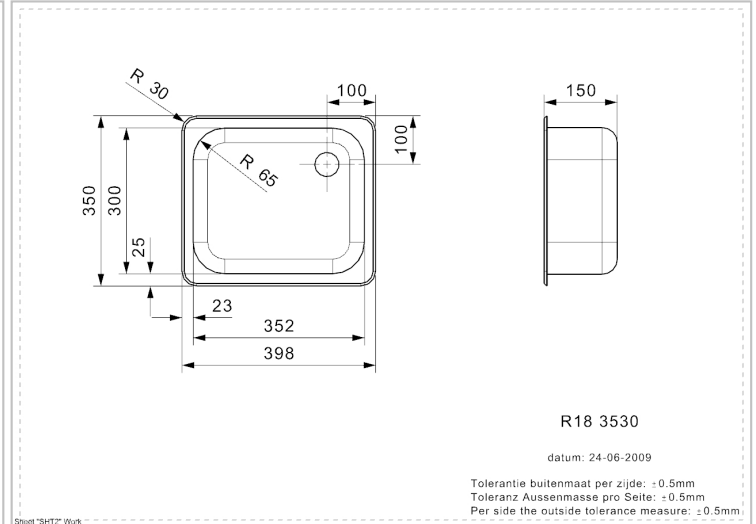

## Additional Information

Depth	150 mm
SKU	R00373
Outlet	3.5" outlet
Cabinet	400 mm
Type sink	Square sinks
Size sink	300 x 352 mm
Total dimension	350 x 398 mm
Installation method	Inset
Packaging	Box