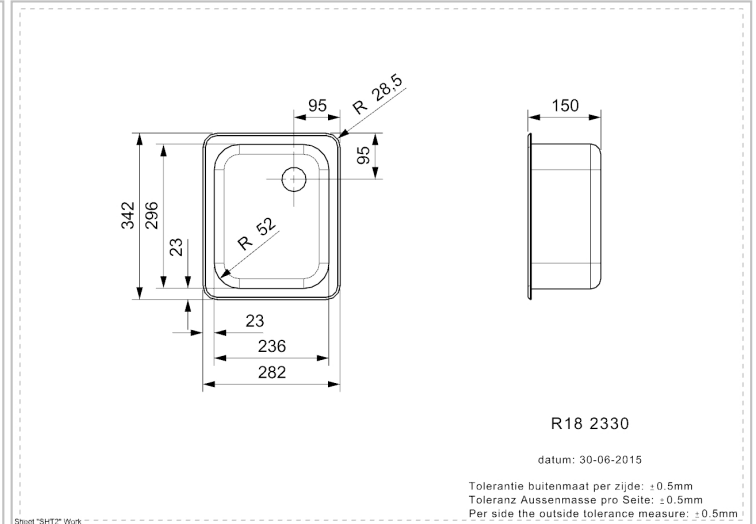

### Additional Information

Depth	150 mm
SKU	R00380
Outlet	3.5" outlet
Cabinet	400 mm
Type sink	Square sinks
Size sink	296 x 236 mm
Total dimension	342 x 282 mm
Installation method	Inset
Packaging	Box