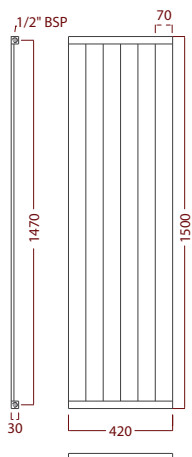

Product Code	Finish	Sizes (mm)		Pipe Centres (mm)	Output $\Delta t60^{\circ}\text{C}$ (Watts/BTU)	Output $\Delta t50^{\circ}\text{C}$ (Watts/BTU)	Summer Element	Price (£) ex VAT.	Price (£) inc VAT.
		Height	Width						
RXQE-0800420-gl	Coloured Glass	800	420	420 + Valves	546 / 1864	430 / 1468	300 Watt	£424	£509
RXQE-0800560-gl	Coloured Glass	800	560	560 + Valves	728 / 2485	574 / 1957	400 Watt	£520	£624
RXQE-1200420-gl	Coloured Glass	1200	420	420 + Valves	816 / 2784	643 / 2194	400 Watt	£479	£575
RXQE-1200560-gl	Coloured Glass	1200	560	560 + Valves	1088 / 3712	858 / 2925	500 Watt	£580	£696
RXQE-1500280-gl	Coloured Glass	1500	280	280 + Valves	598 / 2042	471 / 1608	200 Watt	£479	£575
RXQE-1500420-gl	Coloured Glass	1500	420	420 + Valves	1022 / 3488	805 / 2748	500 Watt	£549	£659
RXQE-1500560-gl	Coloured Glass	1500	560	560 + Valves	1363 / 4651	1075 / 3665	500 Watt	£649	£779
RXQE-1800280-gl	Coloured Glass	1800	280	280 + Valves	718 / 2450	910 / 3104	200 Watt	£549	£659
RXQE-1800420-gl	Coloured Glass	1800	420	420 + Valves	1226 / 4183	967 / 3297	500 Watt	£649	£779
RXQE-1800560-gl	Coloured Glass	1800	560	560 + Valves	1634 / 5577	1288 / 4394	500 Watt	£769	£923
Towel Bar									
RXQZ-TBAR01-ss	Polished S/Steel	350	n/a	n/a	n/a	n/a	n/a	£75	£90
RXQZ-TBAR02-ss	Polished S/Steel	250	n/a	n/a	n/a	n/a	n/a	£75	£90
RXQZ-TBAR03-ch	Chrome	440 wrap-around		n/a	n/a	n/a	n/a	£75	£90
RXQZ-TBAR04-ch	Chrome	300 wrap-around		n/a	n/a	n/a	n/a	£75	£90
RXQZ-TBAR05-ch	Chrome	580 wrap-around		n/a	n/a	n/a	n/a	£75	£90

Options

Available in all electric, see page 74

Stainless steel towel bar optional.

One towel bar fixing supplied as standard. If more than one is required, please contact the Sales Office.

Available for horizontal fitting

Delivery approximately 2-3 weeks.

Guarantee

10 Year Guarantee

For electric options see page 74.

For Square Radiator Valves see page 73.

Frameless Design

Note. Drawings are not to scale

Quartz Exclusive 1500 x 420 in Mirror