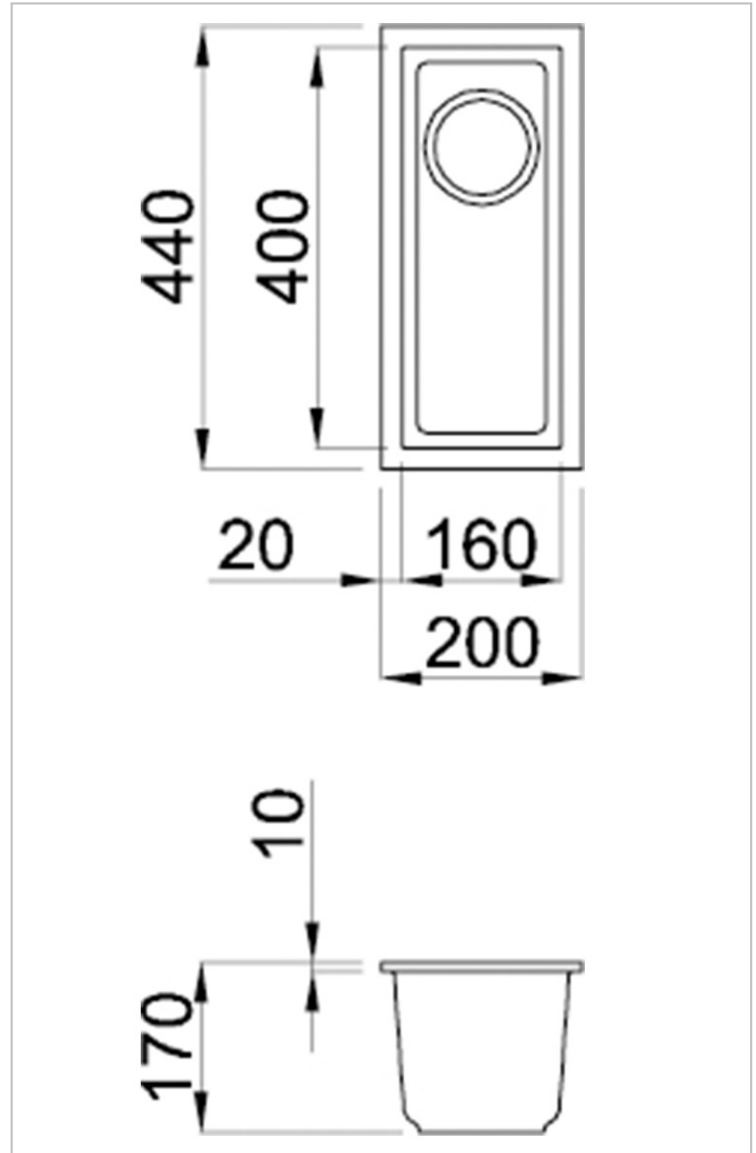

REGINOX

Quadra 50 titanium

Details

A minimal sinks collection which, due to its simplicity, succeeds to highlight its modern and clean shapes.

Additional Information

| | |
|-----------|--------------|
| SKU | LMQ05073BSO |
| Size sink | 160 x 400 mm |
| Outlet | 3.5" outlet |
| Depth | 170 mm |
| Cabinet | 300 mm |

| | |
|----------------------------|--------------|
| Total dimension | 200 x 440 mm |
| Installation method | Undermount |