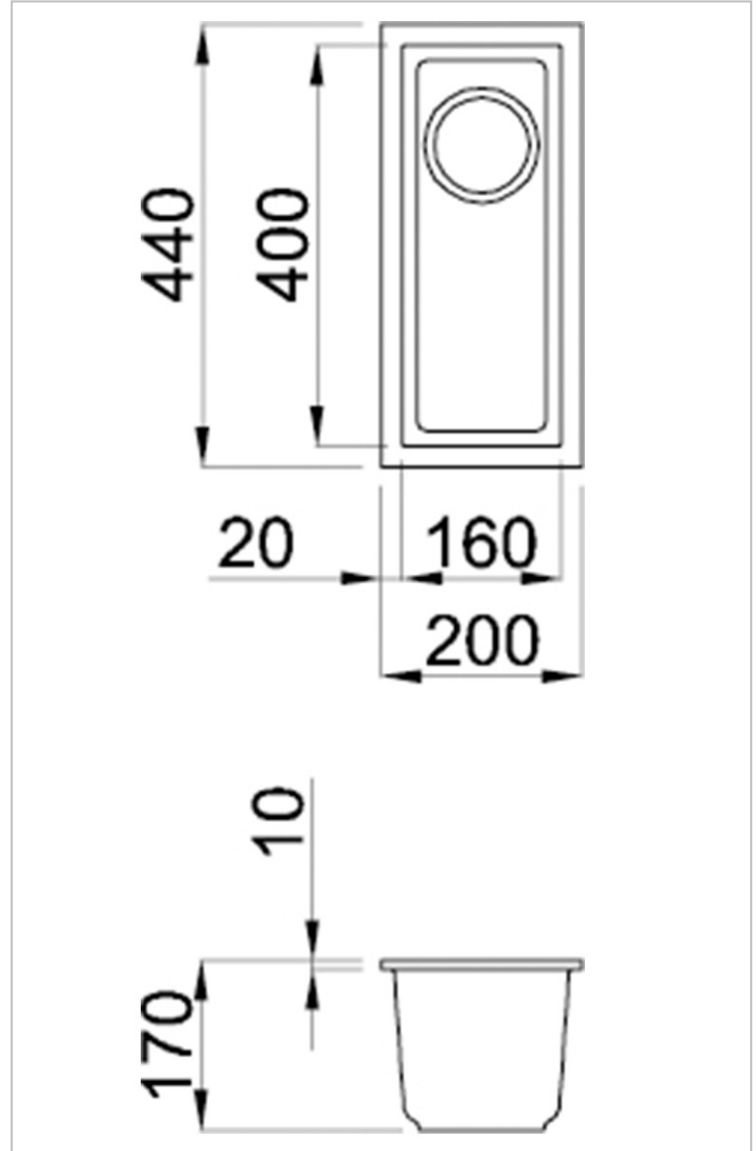

REGINOX

Quadra 50 cream

Details

A minimal sinks collection which, due to its simplicity, succeeds to highlight its modern and clean shapes.

Additional Information

SKU	LGQ05062BSO
Size sink	160 x 400 mm
Outlet	3.5" outlet
Depth	170 mm
Cabinet	300 mm

Total dimension	200 x 440 mm
Installation method	Undermount