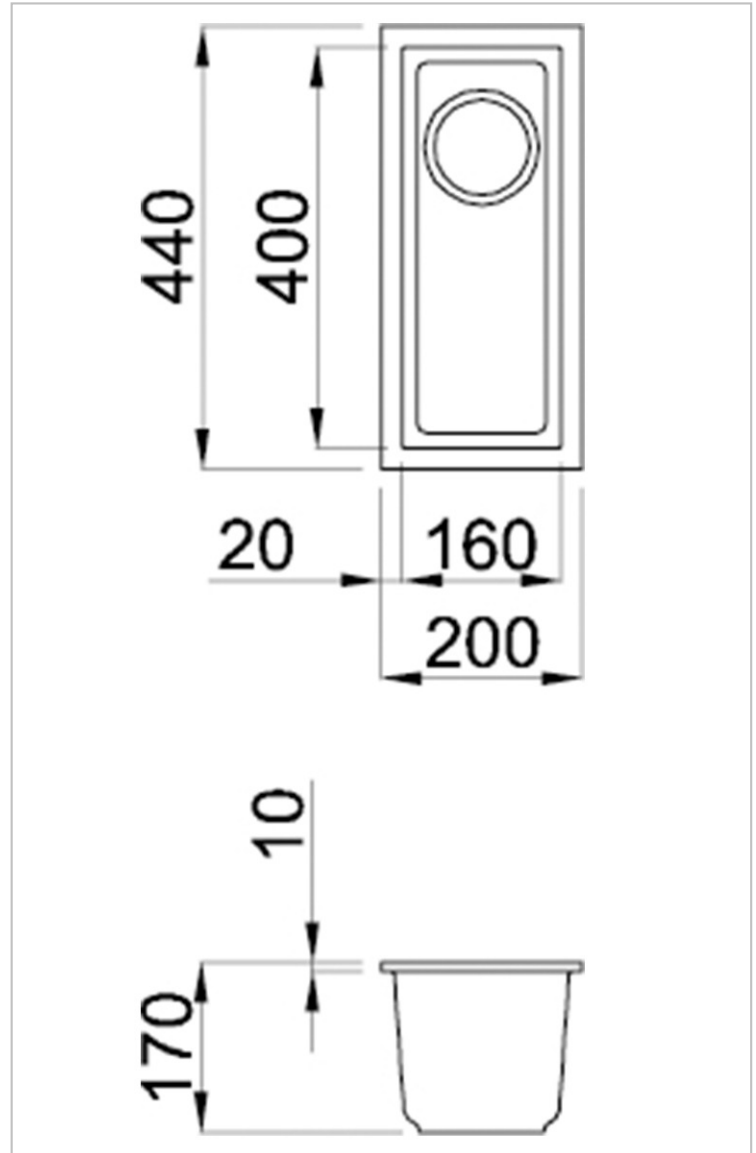

REGINOX

Quadra 50 Black

Details

A minimal sinks collection which, due to its simplicity, succeeds to highlight its modern and clean shapes.

Additional Information

SKU	LMQ05070BSO
Size sink	160 x 400 mm
Outlet	3.5" outlet
Depth	170 mm
Cabinet	300 mm