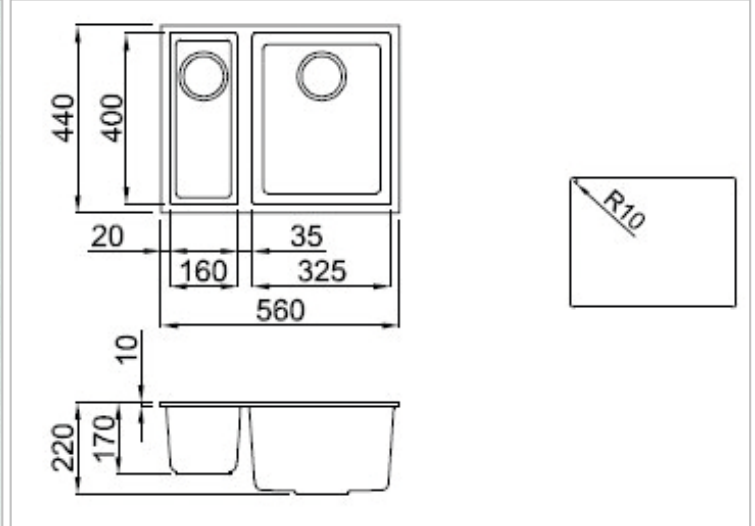

REGINOX

Quadra 150 white

Additional Information

Depth	170 / 220 mm
SKU	QUADRA 150 WHITE
Outlet	3.5" outlet
Cabinet	900 mm
Type sink	Square sinks
Size sink	160 x 400 / 325 x 400 mm
Total dimension	560 x 440 mm
Installation method	Semi-integrated
Packaging	Loose on a pallet