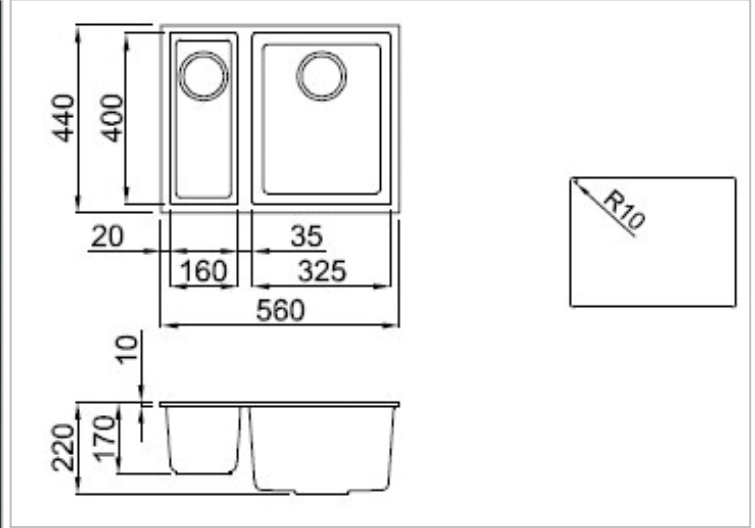

REGINOX

Quadra 150 Black

Additional Information

Depth	170 / 220 mm
SKU	QUADRA 150 BLACK
Outlet	3.5" outlet
Cabinet	900 mm
Type sink	Square sinks
Size sink	160 x 400 / 325 x 400 mm
Total dimension	560 x 440 mm
Installation method	Semi-integrated
Packaging	Loose on a pallet