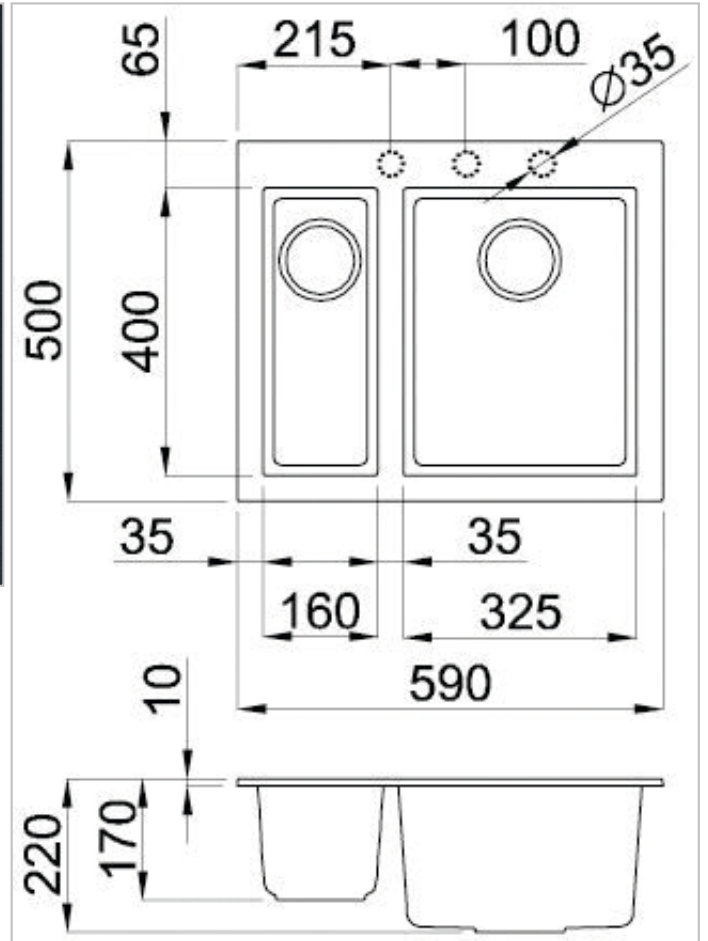

REGINOX

Quadra 150 tapwing Black

Additional Information

Depth	170 / 220 mm
SKU	QUADRA 150 TAPWING B
Outlet	3.5" outlet
Cabinet	900 mm
Type sink	Square sinks
Size sink	160 x 400 / 325 x 400 mm
Total dimension	590 x 500 mm
Installation method	Semi-integrated
Packaging	Loose on a pallet